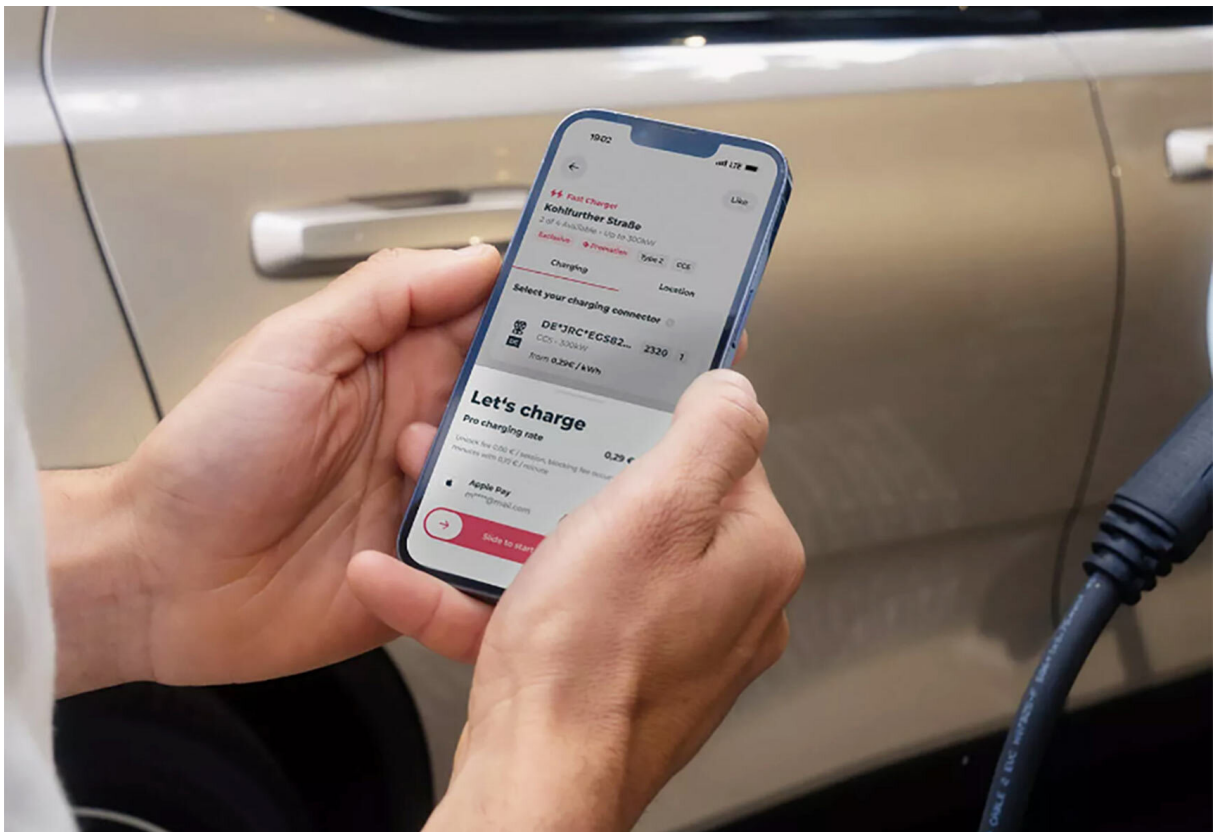

SCOUT

MODEL ● AGENCY

GUNTER D. 40 PLUS

HEIGHT 185 cm BUST/WAIST/HIPS 98/83/98 cm SIZE 48 JEANS 31/31 EYES green HAIR brown / bald SHOES 45
LOCATION Berlin DE

SCOUT

MODEL ● AGENCY

GUNTER D. 40 PLUS

HEIGHT 185 cm BUST/WAIST/HIPS 98/83/98 cm SIZE 48 JEANS 31/31 EYES green HAIR brown / bald SHOES 45
LOCATION Berlin DE

SCOUT

MODEL ● AGENCY

GUNTER D. 40 PLUS

HEIGHT 185 cm BUST/WAIST/HIPS 98/83/98 cm SIZE 48 JEANS 31/31 EYES green HAIR brown / bald SHOES 45
LOCATION Berlin DE