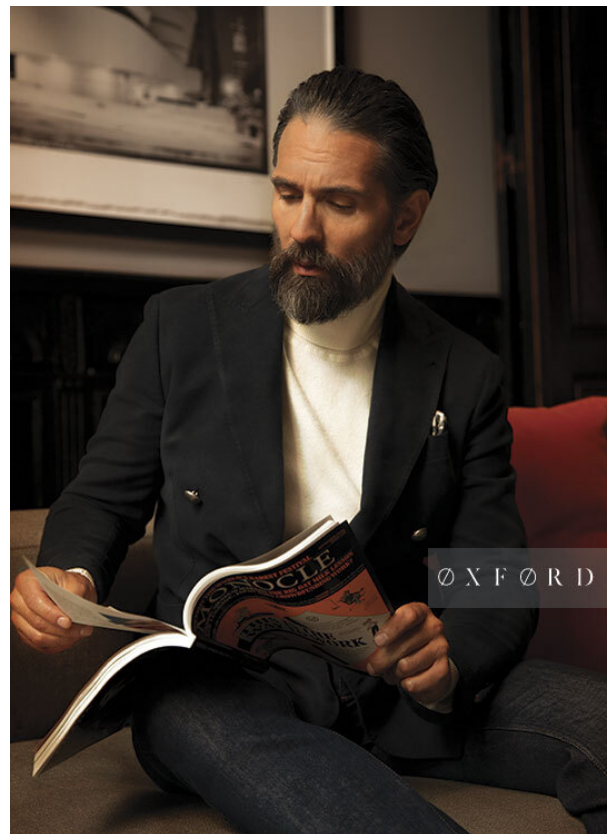

SCOUT

MODEL • AGENCY

GUILLAUME M. 40 PLUS

HEIGHT 184 cm BUST/WAIST 100/82 cm EYES blue HAIR brown SHOES 43 LOCATION Boulogne-Billancourt IT

SCOUT

MODEL • AGENCY

GUILLAUME M. 40 PLUS

HEIGHT 184 cm BUST/WAIST 100/82 cm EYES blue HAIR brown SHOES 43 LOCATION Boulogne-Billancourt IT