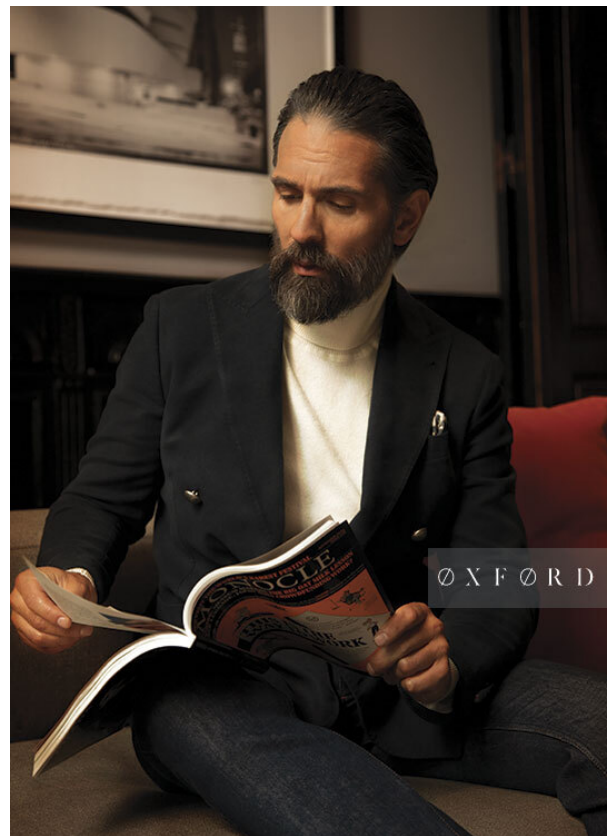

SCOUT

MODEL • AGENCY

GUILLAUME M. 40 PLUS

HEIGHT 184 cm BUST/WAIST 100/82 cm EYES blue HAIR brown SHOES 43 LOCATION Boulogne-Billancourt IT

SCOUT

MODEL • AGENCY

GUILLAUME M. 40 PLUS

HEIGHT 184 cm BUST/WAIST 100/82 cm EYES blue HAIR brown SHOES 43 LOCATION Boulogne-Billancourt IT