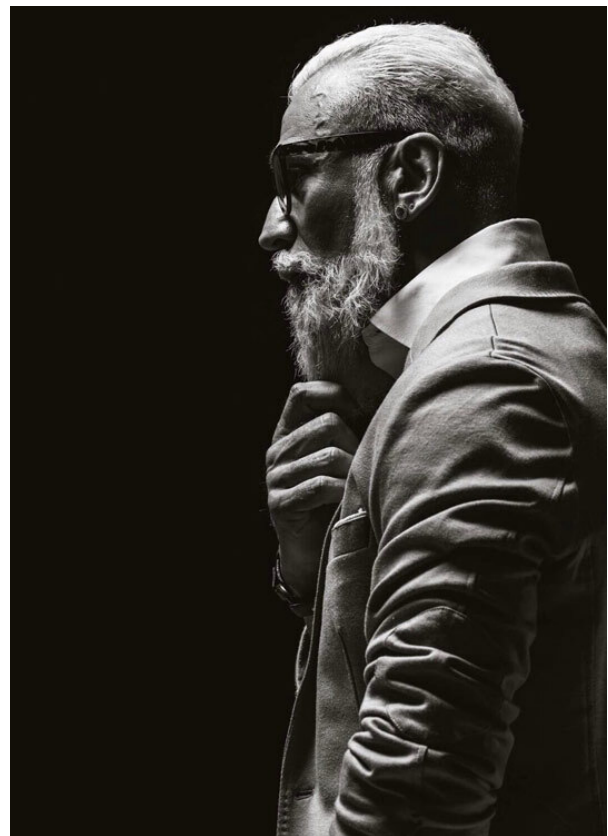

## GREGORIO B. SILVER

HEIGHT 176 cm BUST/WAIST/HIPS 101/89/100 cm EYES Grün HAIR Weiss SHOES 42 LOCATION Regensdorf CH

# SCOUT

MODEL • AGENCY

**GREGORIO B.** SILVER

HEIGHT 176 cm BUST/WAIST/HIPS 101/89/100 cm EYES Grün HAIR Weiss SHOES 42 LOCATION Regensdorf CH