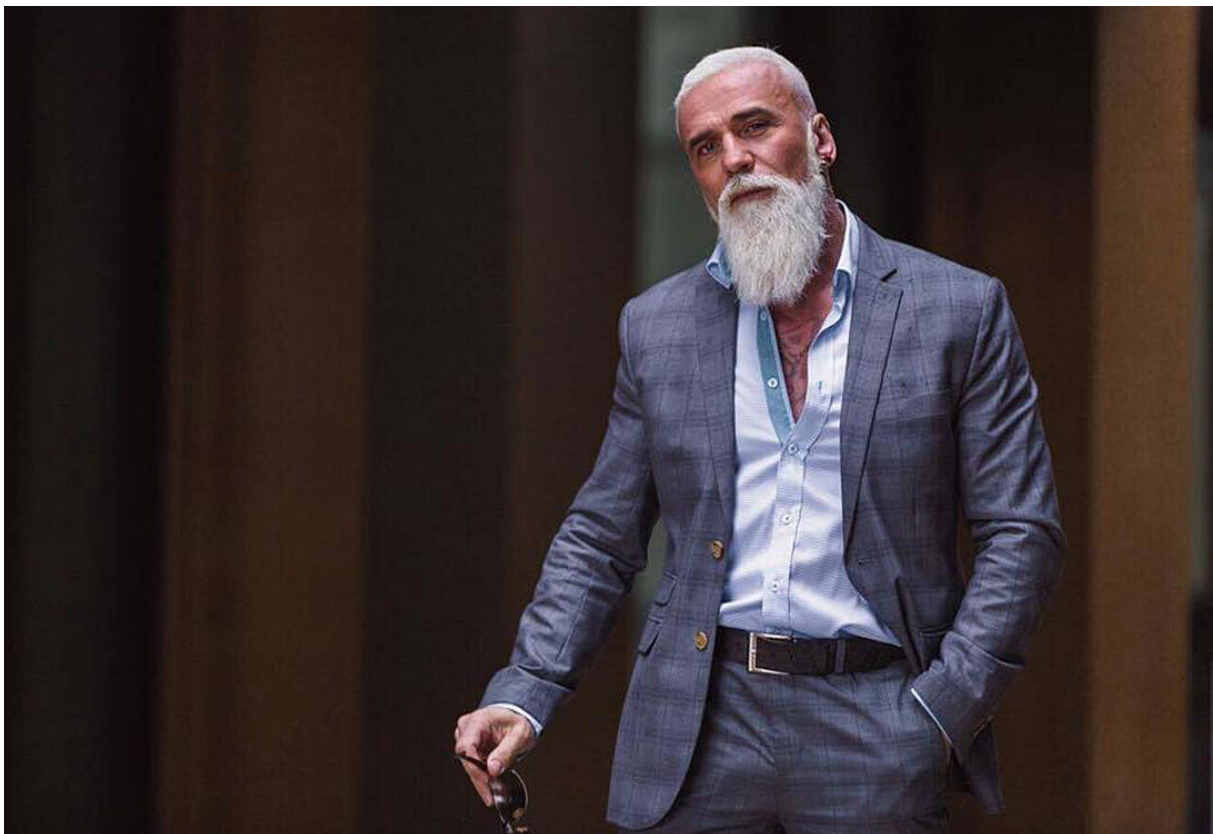

SCOUT

MODEL • AGENCY

GREGORIO B. ^{SILVER}

HEIGHT 176 cm BUST/WAIST/HIPS 101/89/100 cm EYES Grün HAIR Weiss SHOES 42 LOCATION Regensdorf CH