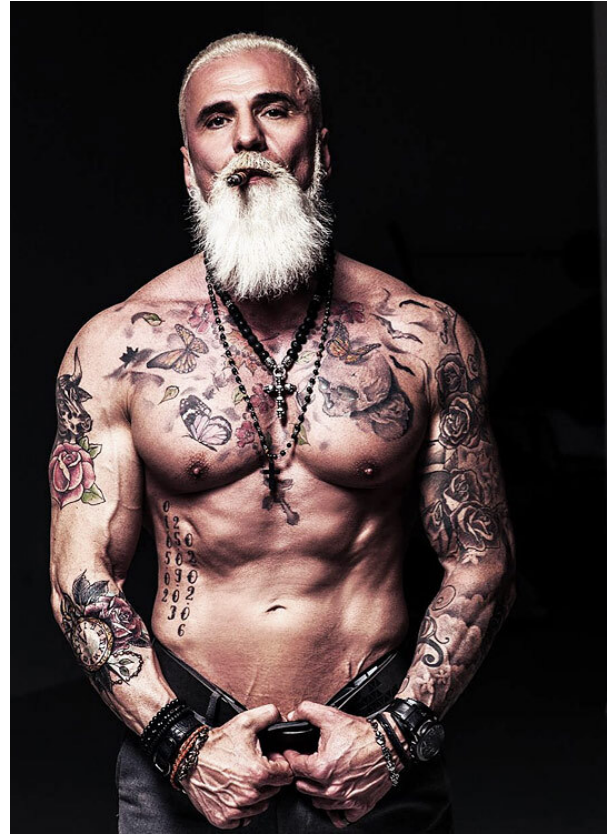

SCOUT

MODEL • AGENCY

GREGORIO B. SILVER

HEIGHT 176 cm BUST/WAIST/HIPS 101/89/100 cm EYES Grün HAIR Weiss SHOES 42 LOCATION Regensdorf CH