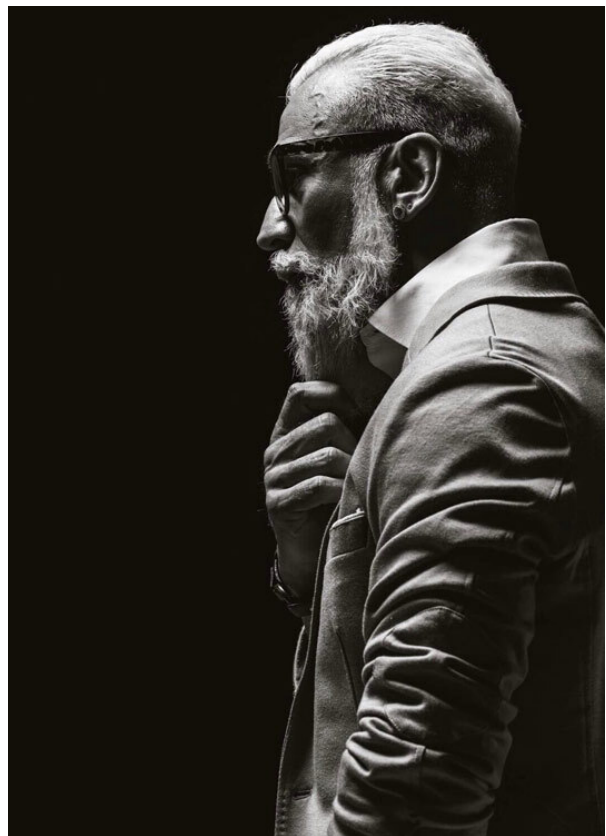

# SCOUT

MODEL • AGENCY

**GREGORIO B.** SILVER

HEIGHT 176 cm BUST/WAIST/HIPS 101/89/100 cm EYES Grün HAIR Weiss SHOES 42 LOCATION Regensdorf CH

## GREGORIO B. SILVER

HEIGHT 176 cm BUST/WAIST/HIPS 101/89/100 cm EYES Grün HAIR Weiss SHOES 42 LOCATION Regensdorf CH