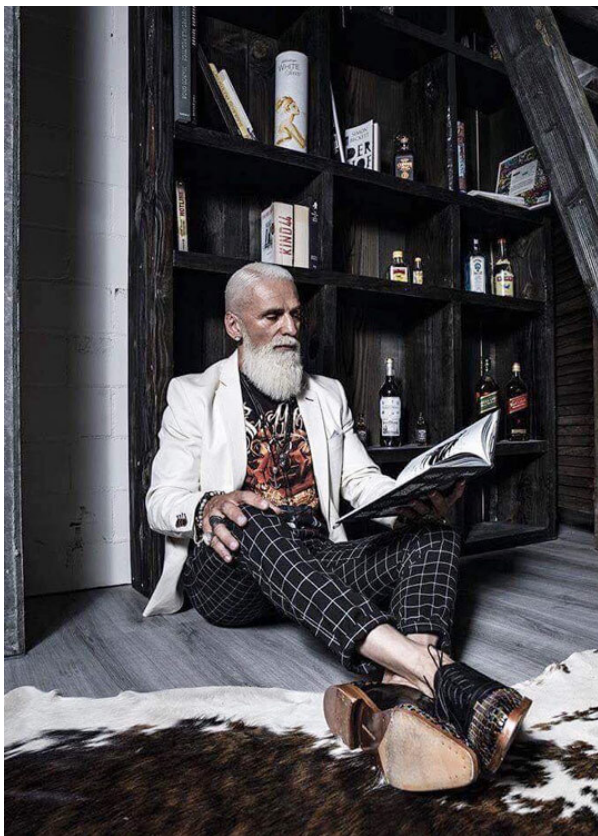

SCOUT

MODEL • AGENCY

GREGORIO B. SILVER

HEIGHT 176 cm BUST/WAIST/HIPS 101/89/100 cm EYES Grün HAIR Weiss SHOES 42 LOCATION Regensdorf CH