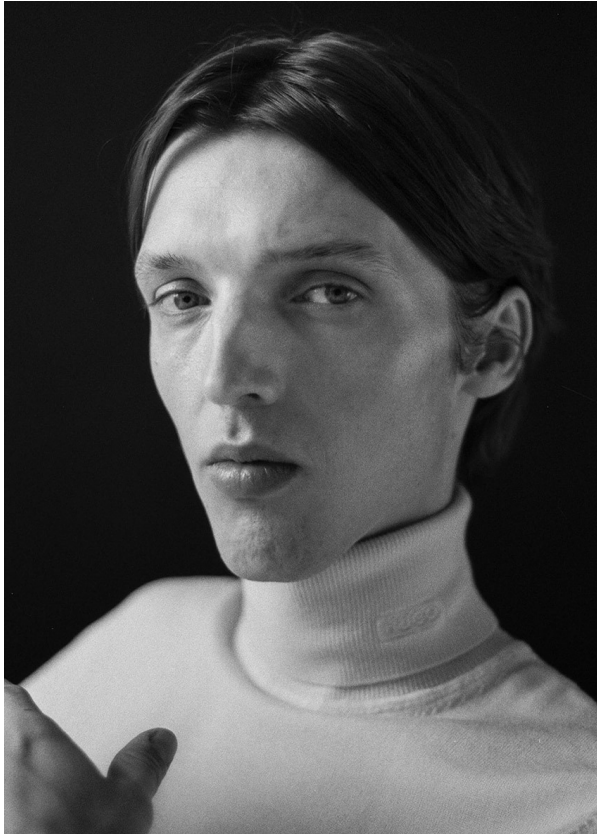

SCOUT

MODEL • AGENCY

GOLO F. IN TOWN

HEIGHT 186 cm BUST/WAIST/HIPS 86/71/91 cm EYES blue HAIR dark blonde SHOES 44.5 LOCATION Luzern CH