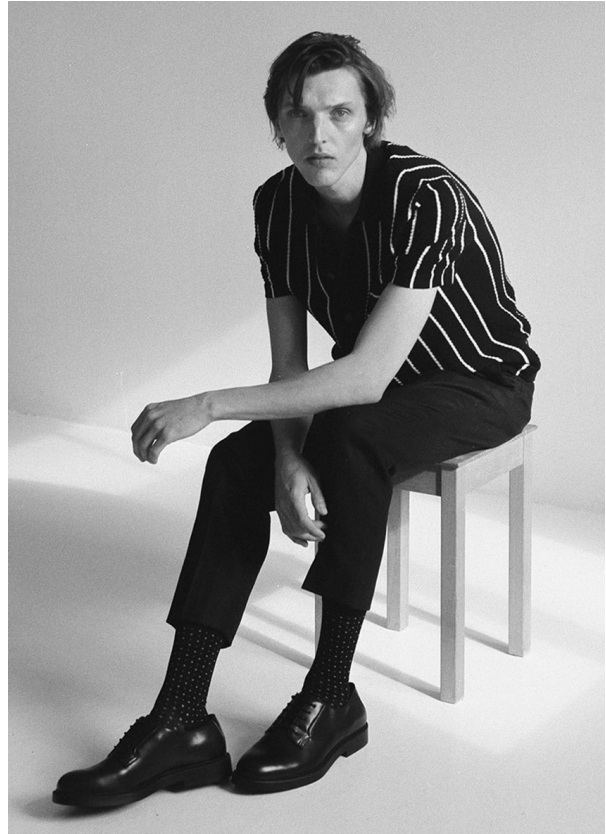

SCOUT

MODEL • AGENCY

GOLO F. IN TOWN

HEIGHT 186 cm BUST/WAIST/HIPS 86/71/91 cm EYES blue HAIR dark blonde SHOES 44.5 LOCATION Luzern CH