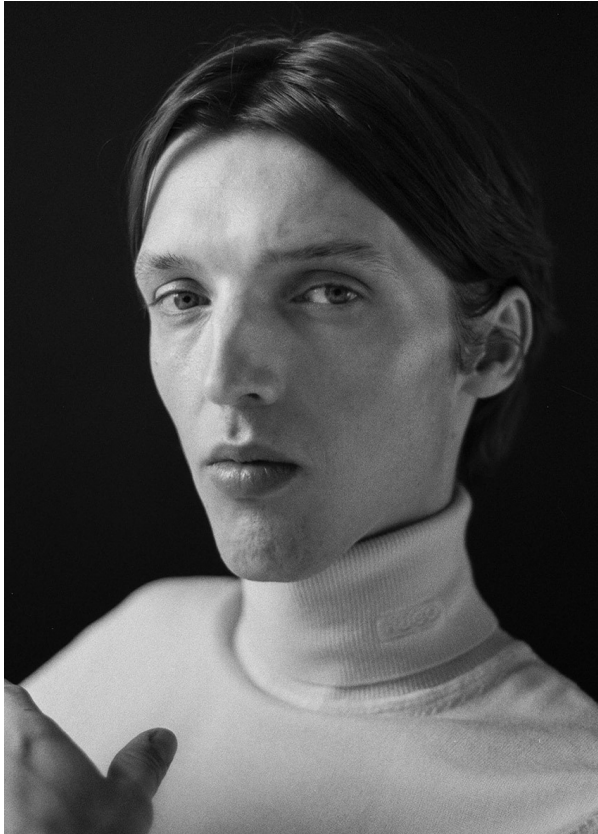

SCOUT

MODEL • AGENCY

GOLO F. IN TOWN

HEIGHT 186 cm BUST/WAIST/HIPS 86/71/91 cm EYES blue HAIR dark blonde SHOES 44.5 LOCATION Luzern CH

SCOUT

MODEL • AGENCY

GOLO F. IN TOWN

HEIGHT 186 cm BUST/WAIST/HIPS 86/71/91 cm EYES blue HAIR dark blonde SHOES 44.5 LOCATION Luzern CH