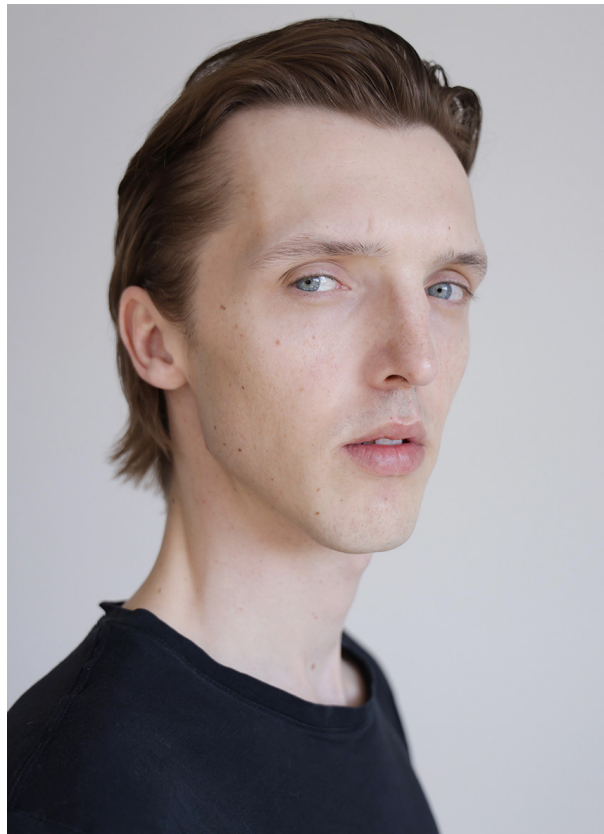

SCOUT

MODEL • AGENCY

GOLO F. IN TOWN

HEIGHT 186 cm BUST/WAIST/HIPS 86/71/91 cm EYES blue HAIR dark blonde SHOES 44.5 LOCATION Luzern CH

SCOUT

MODEL • AGENCY

GOLO F. IN TOWN

HEIGHT 186 cm BUST/WAIST/HIPS 86/71/91 cm EYES blue HAIR dark blonde SHOES 44.5 LOCATION Luzern CH