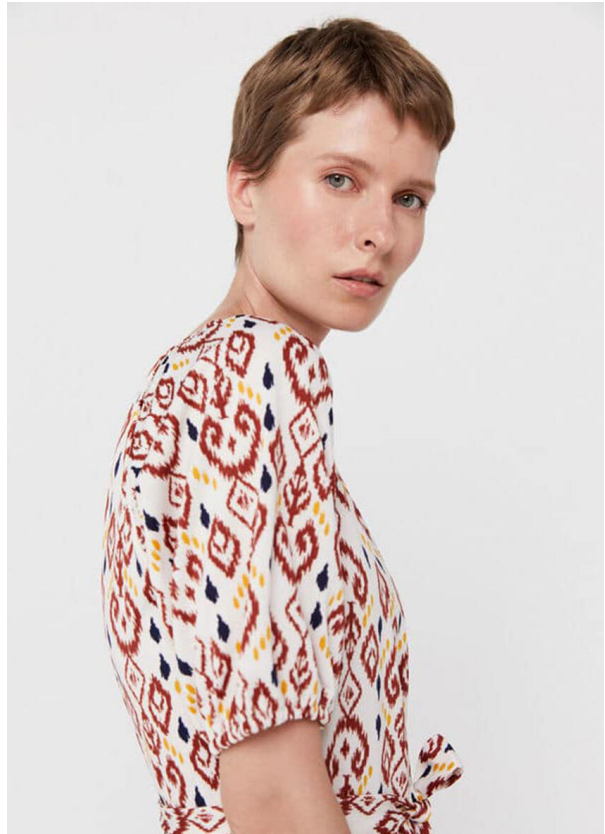

SCOUT

MODEL • AGENCY

GIN S. 30 PLUS

HEIGHT 176 cm BUST/WAIST/HIPS 83/60/89 cm JEANS 28/32 EYES green HAIR dark blonde SHOES 40 LOCATION Stuttgart DE

SCOUT

MODEL • AGENCY

GIN S. 30 PLUS

HEIGHT 176 cm BUST/WAIST/HIPS 83/60/89 cm JEANS 28/32 EYES green HAIR dark blonde SHOES 40 LOCATION Stuttgart DE

SCOUT

MODEL • AGENCY

GIN S. 30 PLUS

HEIGHT 176 cm BUST/WAIST/HIPS 83/60/89 cm JEANS 28/32 EYES green HAIR dark blonde SHOES 40 LOCATION Stuttgart DE