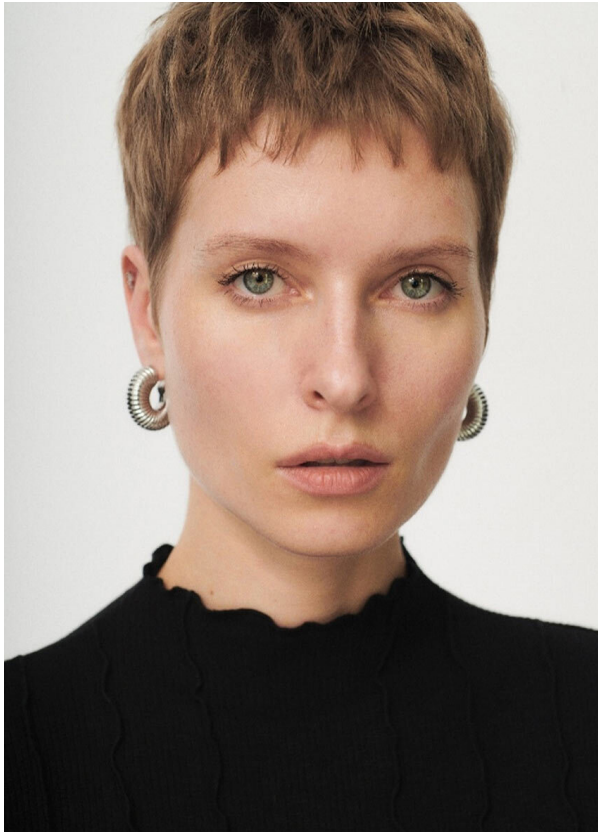

SCOUT

MODEL • AGENCY

GIN S. 30 PLUS

HEIGHT 176 cm BUST/WAIST/HIPS 83/60/89 cm JEANS 28/32 EYES green HAIR dark blonde SHOES 40 LOCATION Stuttgart DE

SCOUT

MODEL • AGENCY

GIN S. 30 PLUS

HEIGHT 176 cm BUST/WAIST/HIPS 83/60/89 cm JEANS 28/32 EYES green HAIR dark blonde SHOES 40 LOCATION Stuttgart DE

SCOUT

MODEL • AGENCY

GIN S. 30 PLUS

HEIGHT 176 cm BUST/WAIST/HIPS 83/60/89 cm JEANS 28/32 EYES green HAIR dark blonde SHOES 40 LOCATION Stuttgart DE