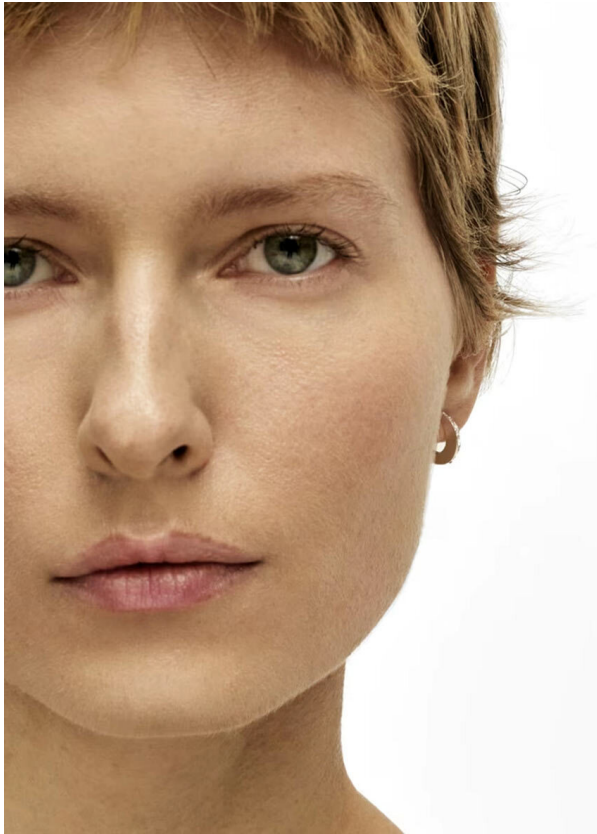

SCOUT

MODEL • AGENCY

GIN S. 30 PLUS

HEIGHT 176 cm BUST/WAIST/HIPS 83/60/89 cm JEANS 28/32 EYES green HAIR dark blonde SHOES 40 LOCATION Stuttgart DE

SCOUT

MODEL • AGENCY

GIN S. 30 PLUS

HEIGHT 176 cm BUST/WAIST/HIPS 83/60/89 cm JEANS 28/32 EYES green HAIR dark blonde SHOES 40 LOCATION Stuttgart DE

SCOUT

MODEL • AGENCY

GIN S. 30 PLUS

HEIGHT 176 cm BUST/WAIST/HIPS 83/60/89 cm JEANS 28/32 EYES green HAIR dark blonde SHOES 40 LOCATION Stuttgart DE