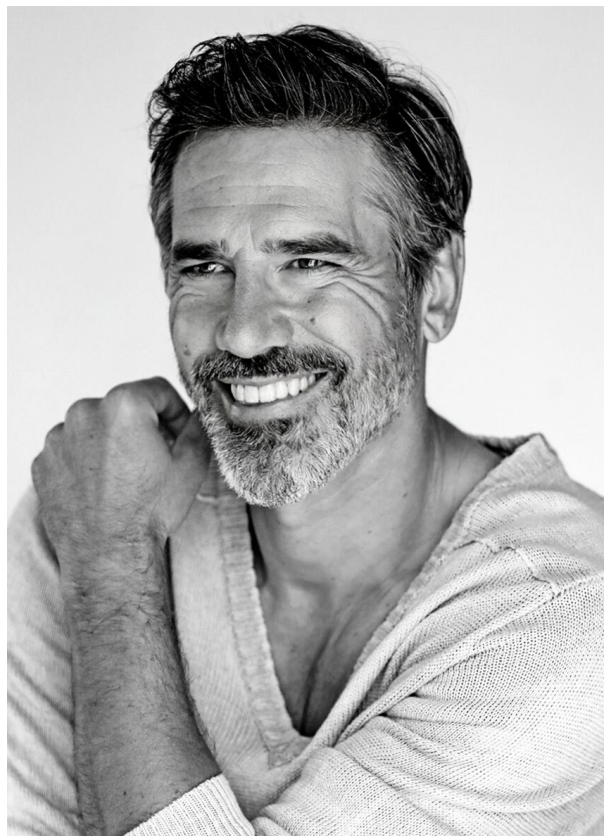

SCOUT

MODEL • AGENCY

GILLES C. SILVER

HEIGHT 183 cm BUST/WAIST/HIPS 100/86/99 cm EYES brown HAIR dark brown SHOES 43 LOCATION Barcelona