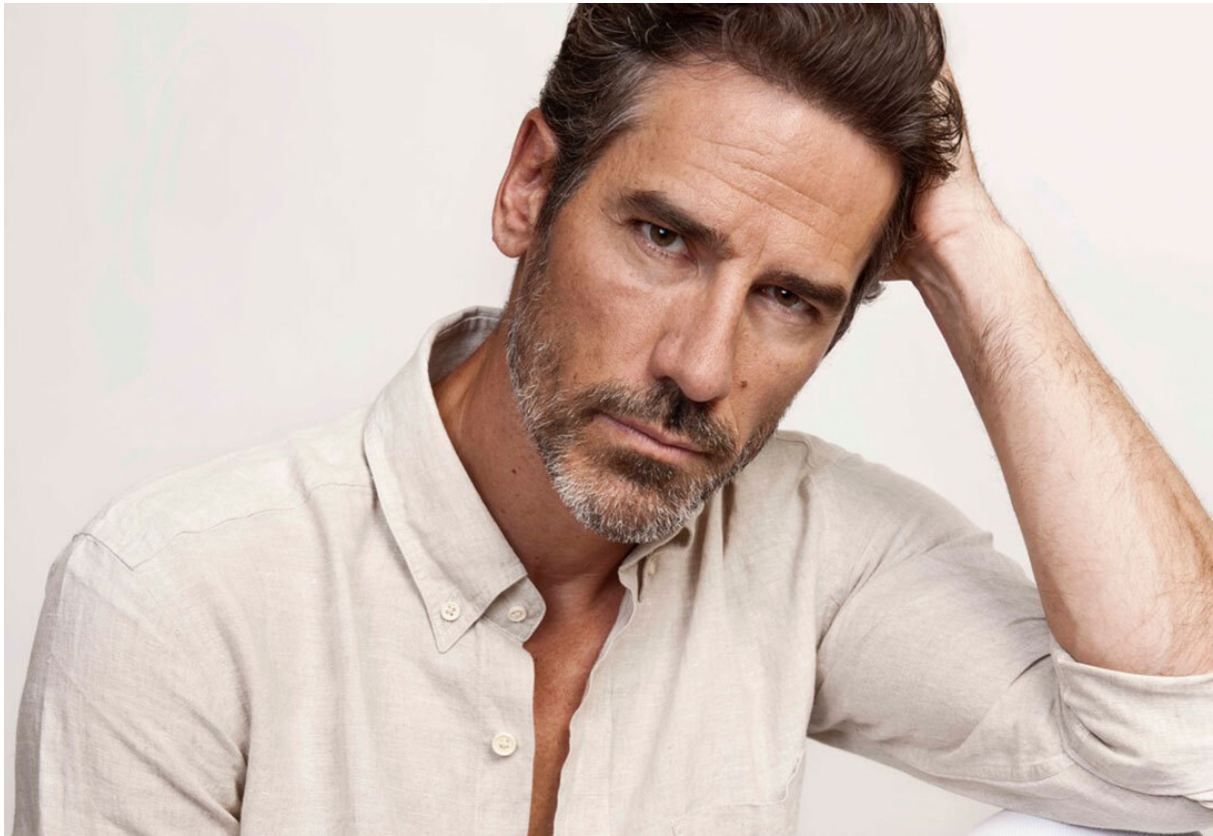

SCOUT

MODEL ● AGENCY

GILLES C. 40 PLUS

HEIGHT 183 cm BUST/WAIST/HIPS 100/86/99 cm EYES brown HAIR dark brown SHOES 43 LOCATION Barcelona ES

SCOUT

MODEL • AGENCY

GILLES C. 40 PLUS

HEIGHT 183 cm BUST/WAIST/HIPS 100/86/99 cm EYES brown HAIR dark brown SHOES 43 LOCATION Barcelona ES