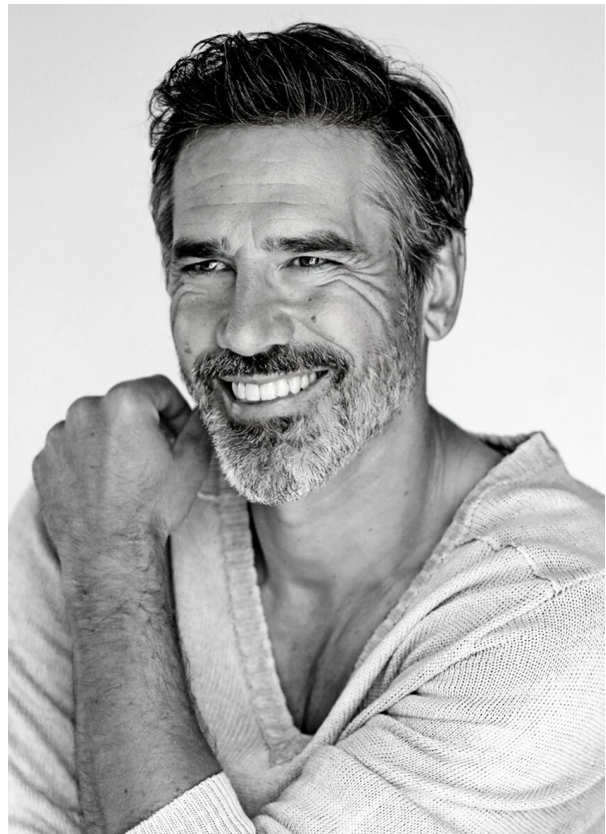

SCOUT

MODEL ● AGENCY

GILLES C. 40 PLUS

HEIGHT 183 cm BUST/WAIST/HIPS 100/86/99 cm EYES brown HAIR dark brown SHOES 43 LOCATION Barcelona ES

SCOUT

MODEL • AGENCY

GILLES C. 40 PLUS

HEIGHT 183 cm BUST/WAIST/HIPS 100/86/99 cm EYES brown HAIR dark brown SHOES 43 LOCATION Barcelona ES