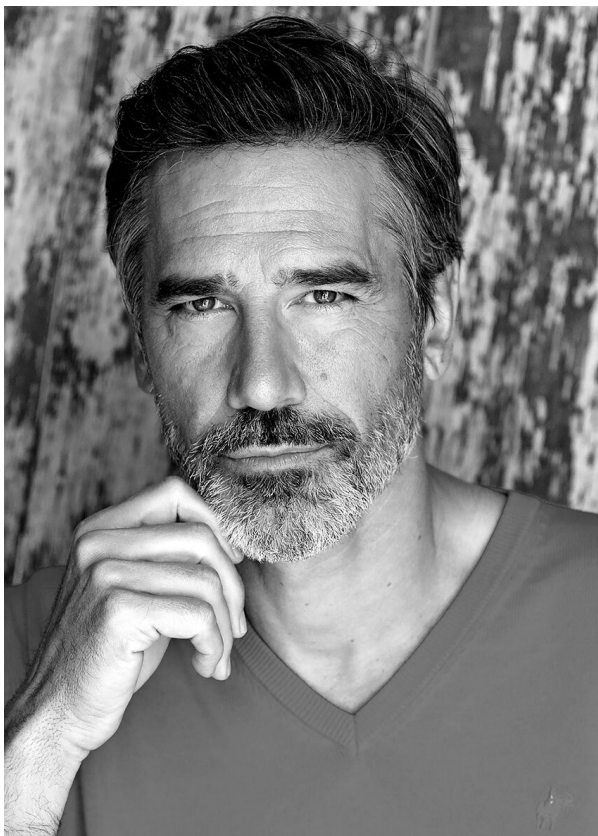

SCOUT

MODEL • AGENCY

GILLES C. SILVER

HEIGHT 183 cm BUST/WAIST/HIPS 100/86/99 cm EYES brown HAIR dark brown SHOES 43 LOCATION Barcelona