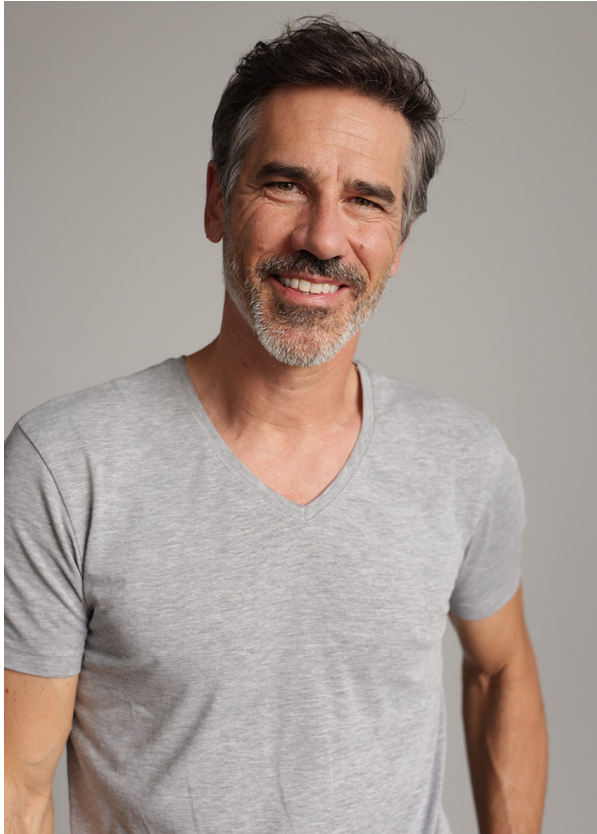

# SCOUT

MODEL • AGENCY

## GILLES C. 40 PLUS

HEIGHT 183 cm BUST/WAIST/HIPS 100/86/99 cm EYES brown HAIR dark brown SHOES 43 LOCATION Barcelona ES

# SCOUT

MODEL • AGENCY

**GILLES C.** 40 PLUS

HEIGHT 183 cm BUST/WAIST/HIPS 100/86/99 cm EYES brown HAIR dark brown SHOES 43 LOCATION Barcelona ES