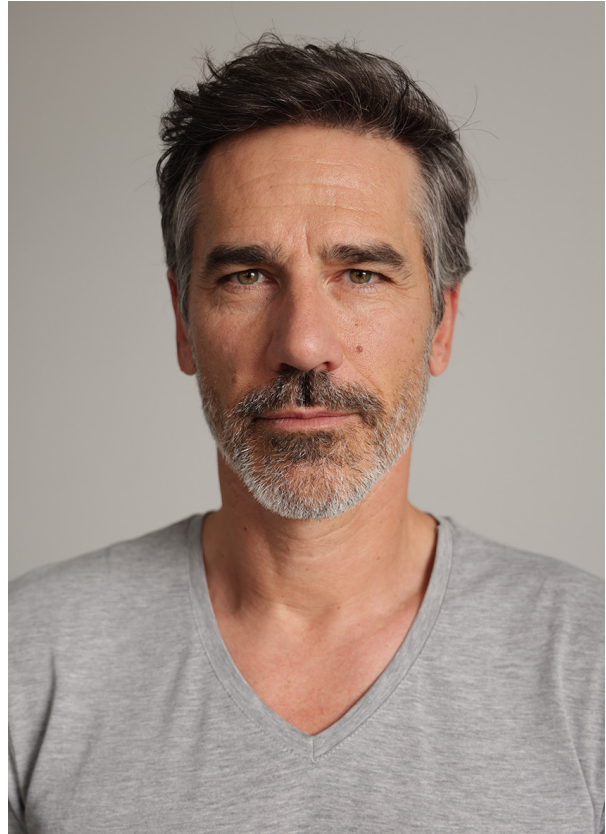

# SCOUT

MODEL • AGENCY

## GILLES C. 40 PLUS

HEIGHT 183 cm BUST/WAIST/HIPS 100/86/99 cm EYES brown HAIR dark brown SHOES 43 LOCATION Barcelona ES

# SCOUT

MODEL • AGENCY

**GILLES C.** 40 PLUS

HEIGHT 183 cm BUST/WAIST/HIPS 100/86/99 cm EYES brown HAIR dark brown SHOES 43 LOCATION Barcelona ES