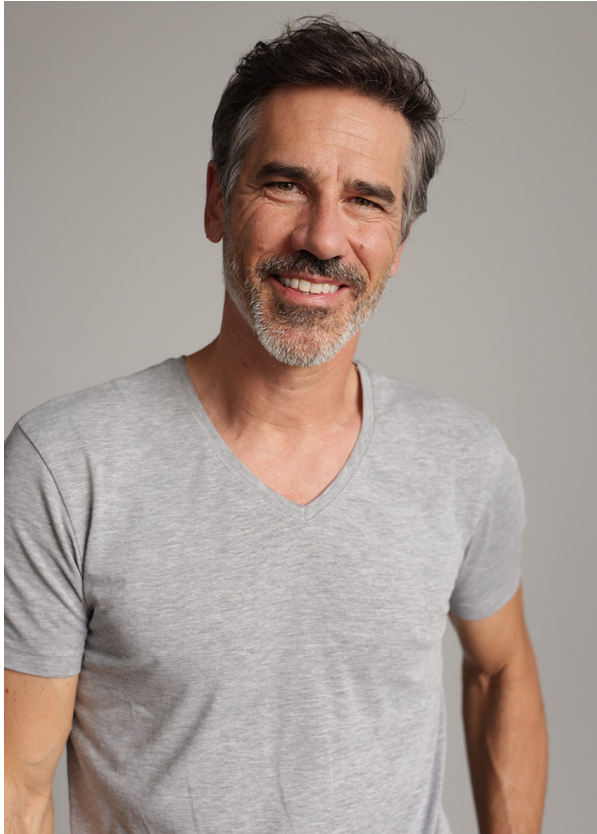

SCOUT

MODEL • AGENCY

GILLES C. SILVER

HEIGHT 183 cm BUST/WAIST/HIPS 100/86/99 cm EYES brown HAIR dark brown SHOES 43 LOCATION Barcelona

SCOUT

MODEL • AGENCY

GILLES C. SILVER

HEIGHT 183 cm BUST/WAIST/HIPS 100/86/99 cm EYES brown HAIR dark brown SHOES 43 LOCATION Barcelona