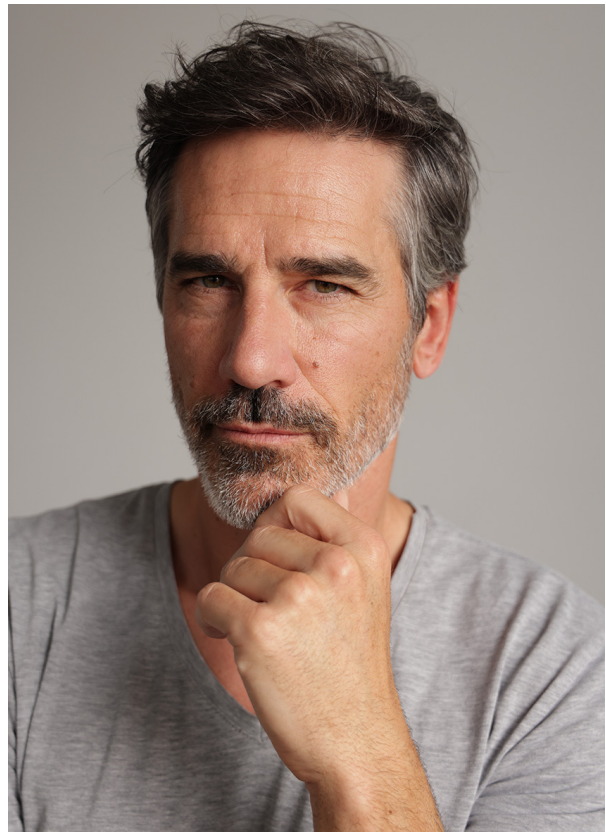

# SCOUT

MODEL • AGENCY

## GILLES C. 40 PLUS

HEIGHT 183 cm BUST/WAIST/HIPS 100/86/99 cm EYES brown HAIR dark brown SHOES 43 LOCATION Barcelona ES