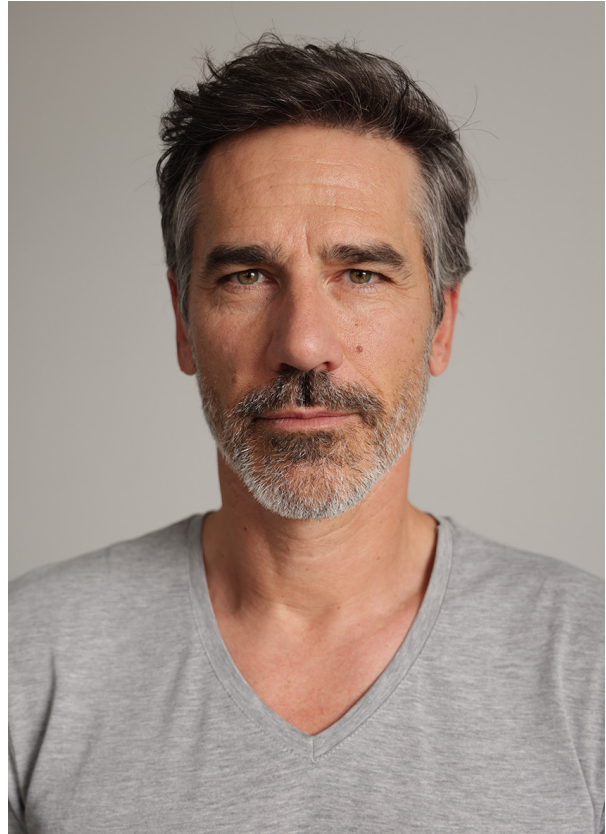

SCOUT

MODEL • AGENCY

GILLES C. SILVER

HEIGHT 183 cm BUST/WAIST/HIPS 100/86/99 cm EYES brown HAIR dark brown SHOES 43 LOCATION Barcelona

SCOUT

MODEL • AGENCY

GILLES C. SILVER

HEIGHT 183 cm BUST/WAIST/HIPS 100/86/99 cm EYES brown HAIR dark brown SHOES 43 LOCATION Barcelona