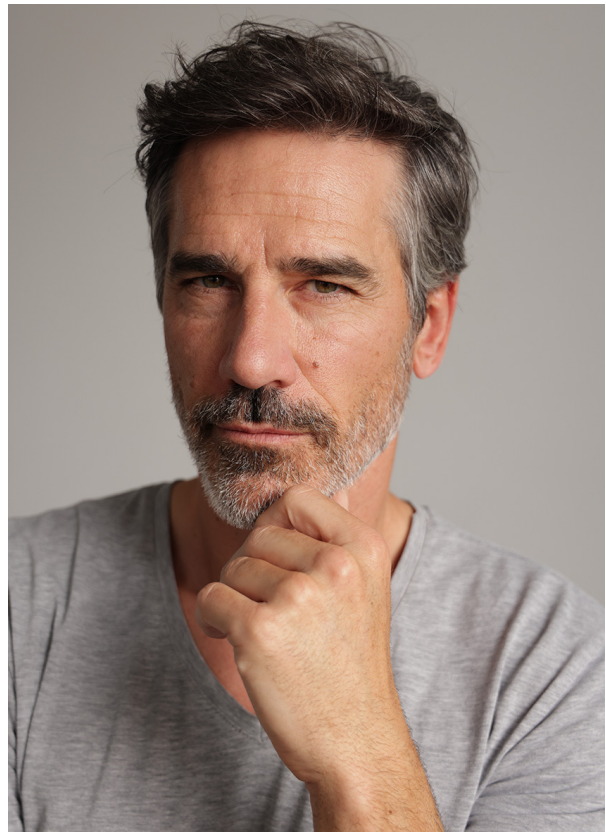

SCOUT

MODEL • AGENCY

GILLES C. SILVER

HEIGHT 183 cm BUST/WAIST/HIPS 100/86/99 cm EYES brown HAIR dark brown SHOES 43 LOCATION Barcelona

SCOUT

MODEL • AGENCY

GILLES C. SILVER

HEIGHT 183 cm BUST/WAIST/HIPS 100/86/99 cm EYES brown HAIR dark brown SHOES 43 LOCATION Barcelona