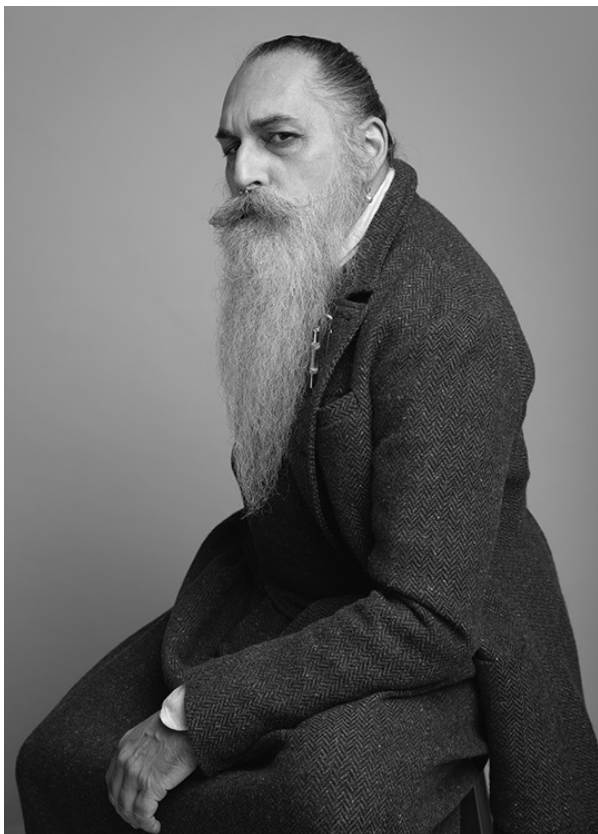

SCOUT

MODEL ● AGENCY

GEROLD B. SILVER

HEIGHT 178 cm BUST/WAIST/HIPS 108/96/106 cm EYES brown HAIR black grey SHOES 43/44 LOCATION Zürich CH

SCOUT

MODEL ● AGENCY

GEROLD B. SILVER

HEIGHT 178 cm BUST/WAIST/HIPS 108/96/106 cm EYES brown HAIR black grey SHOES 43/44 LOCATION Zürich CH

SCOUT

GEROLD B. SILVER

MODEL ● AGENCY

HEIGHT 178 cm BUST/WAIST/HIPS 108/96/106 cm EYES brown HAIR black grey SHOES 43/44 LOCATION Zürich CH

SCOUT

MODEL ● AGENCY

GEROLD B. SILVER

HEIGHT 178 cm BUST/WAIST/HIPS 108/96/106 cm EYES brown HAIR black grey SHOES 43/44 LOCATION Zürich CH