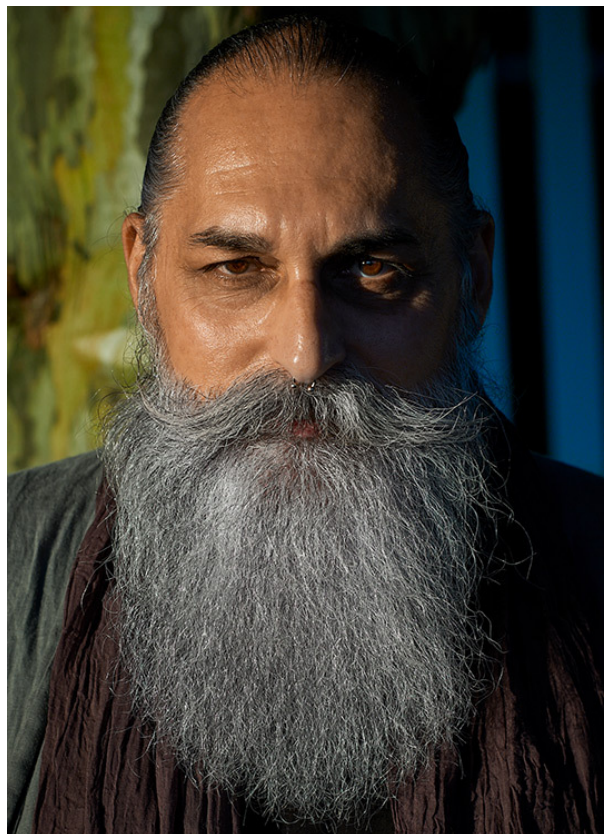

SCOUT

MODEL ● AGENCY

GEROLD B. SILVER

HEIGHT 178 cm BUST/WAIST/HIPS 108/96/106 cm EYES brown HAIR black grey SHOES 43/44 LOCATION Zürich CH

SCOUT

MODEL ● AGENCY

GEROLD B. SILVER

HEIGHT 178 cm BUST/WAIST/HIPS 108/96/106 cm EYES brown HAIR black grey SHOES 43/44 LOCATION Zürich CH

SCOUT

GEROLD B. SILVER

MODEL ● AGENCY

HEIGHT 178 cm BUST/WAIST/HIPS 108/96/106 cm EYES brown HAIR black grey SHOES 43/44 LOCATION Zürich CH

SCOUT

MODEL ● AGENCY

GEROLD B. SILVER

HEIGHT 178 cm BUST/WAIST/HIPS 108/96/106 cm EYES brown HAIR black grey SHOES 43/44 LOCATION Zürich CH

SCOUT

MODEL ● AGENCY

GEROLD B. SILVER

HEIGHT 178 cm BUST/WAIST/HIPS 108/96/106 cm EYES brown HAIR black grey SHOES 43/44 LOCATION Zürich CH