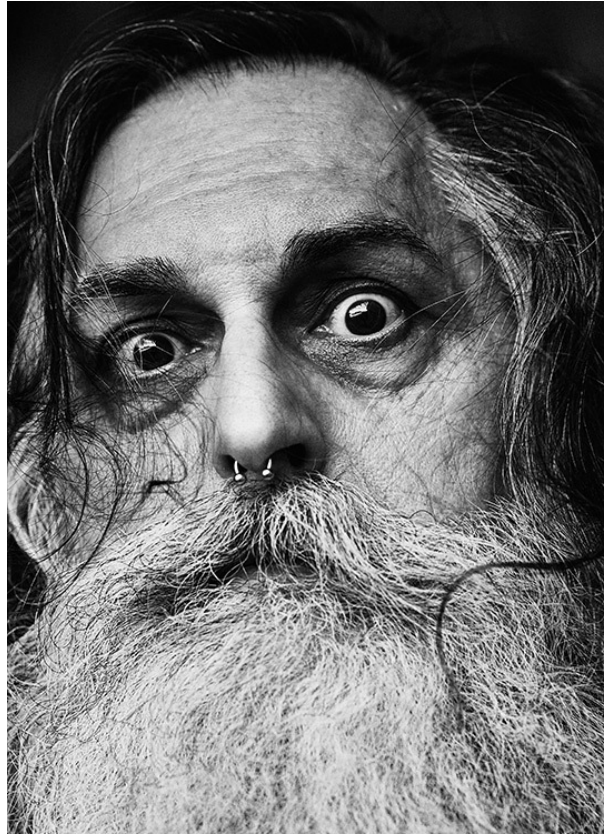

SCOUT

MODEL ● AGENCY

GEROLD B. SILVER

HEIGHT 178 cm BUST/WAIST/HIPS 108/96/106 cm EYES brown HAIR black grey SHOES 43/44 LOCATION Zürich CH

SCOUT

MODEL ● AGENCY

GEROLD B. SILVER

HEIGHT 178 cm BUST/WAIST/HIPS 108/96/106 cm EYES brown HAIR black grey SHOES 43/44 LOCATION Zürich CH

SCOUT

GEROLD B. SILVER

MODEL ● AGENCY

HEIGHT 178 cm BUST/WAIST/HIPS 108/96/106 cm EYES brown HAIR black grey SHOES 43/44 LOCATION Zürich CH

SCOUT

MODEL ● AGENCY

GEROLD B. SILVER

HEIGHT 178 cm BUST/WAIST/HIPS 108/96/106 cm EYES brown HAIR black grey SHOES 43/44 LOCATION Zürich CH

SCOUT

MODEL ● AGENCY

GEROLD B. SILVER

HEIGHT 178 cm BUST/WAIST/HIPS 108/96/106 cm EYES brown HAIR black grey SHOES 43/44 LOCATION Zürich CH