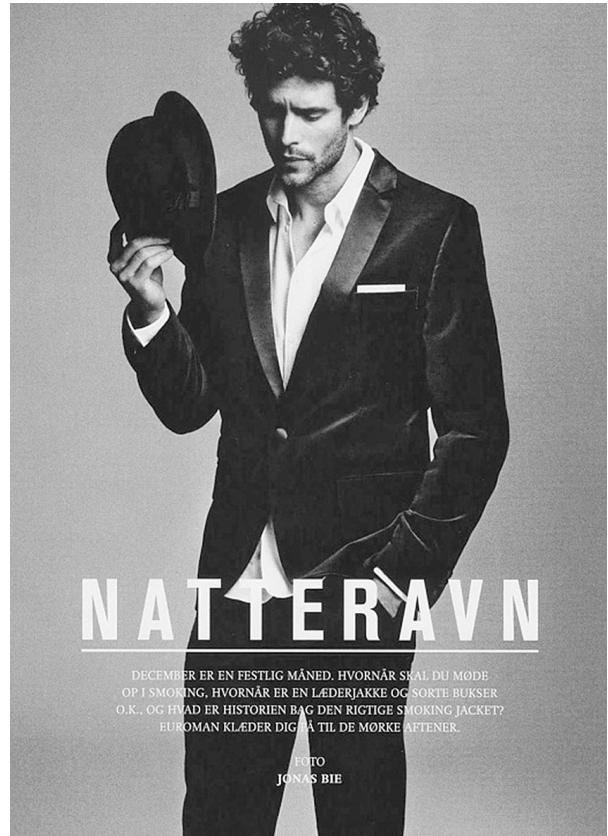

SCOUT

MODEL • AGENCY

GERARD S. 40 PLUS

HEIGHT 188 cm BUST/WAIST/HIPS 100/78/100 cm EYES hazel HAIR brown SHOES 44 LOCATION Barcelona ES

SCOUT

MODEL • AGENCY

GERARD S. 40 PLUS

HEIGHT 188 cm BUST/WAIST/HIPS 100/78/100 cm EYES hazel HAIR brown SHOES 44 LOCATION Barcelona ES

SCOUT

MODEL ● AGENCY

GERARD S. 40 PLUS

HEIGHT 188 cm BUST/WAIST/HIPS 100/78/100 cm EYES hazel HAIR brown SHOES 44 LOCATION Barcelona ES

SCOUT

MODEL • AGENCY

GERARD S. 40 PLUS

HEIGHT 188 cm BUST/WAIST/HIPS 100/78/100 cm EYES hazel HAIR brown SHOES 44 LOCATION Barcelona ES