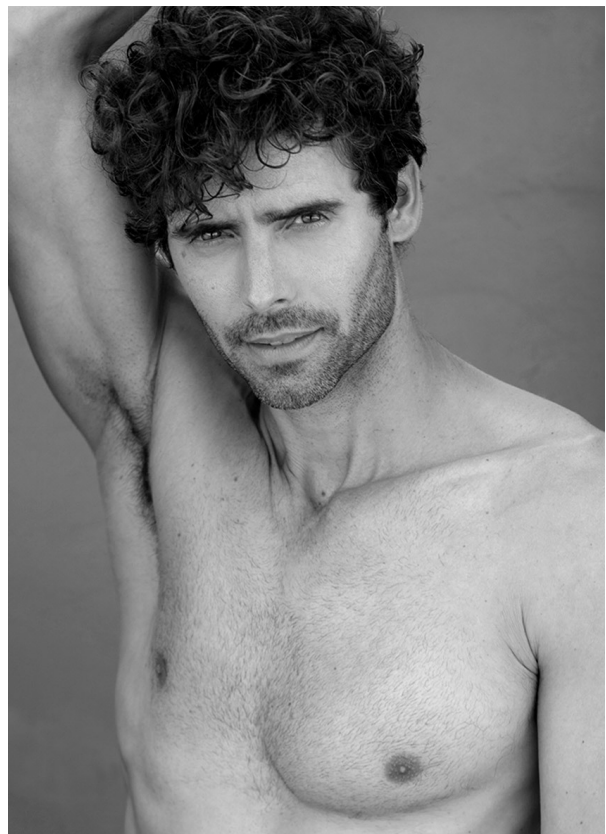

SCOUT

MODEL • AGENCY

GERARD S. 40 PLUS

HEIGHT 188 cm BUST/WAIST/HIPS 100/78/100 cm EYES hazel HAIR brown SHOES 44 LOCATION Barcelona ES

SCOUT

MODEL • AGENCY

GERARD S. 40 PLUS

HEIGHT 188 cm BUST/WAIST/HIPS 100/78/100 cm EYES hazel HAIR brown SHOES 44 LOCATION Barcelona ES

SCOUT

MODEL ● AGENCY

GERARD S. 40 PLUS

HEIGHT 188 cm BUST/WAIST/HIPS 100/78/100 cm EYES hazel HAIR brown SHOES 44 LOCATION Barcelona ES

SCOUT

MODEL • AGENCY

GERARD S. 40 PLUS

HEIGHT 188 cm BUST/WAIST/HIPS 100/78/100 cm EYES hazel HAIR brown SHOES 44 LOCATION Barcelona ES