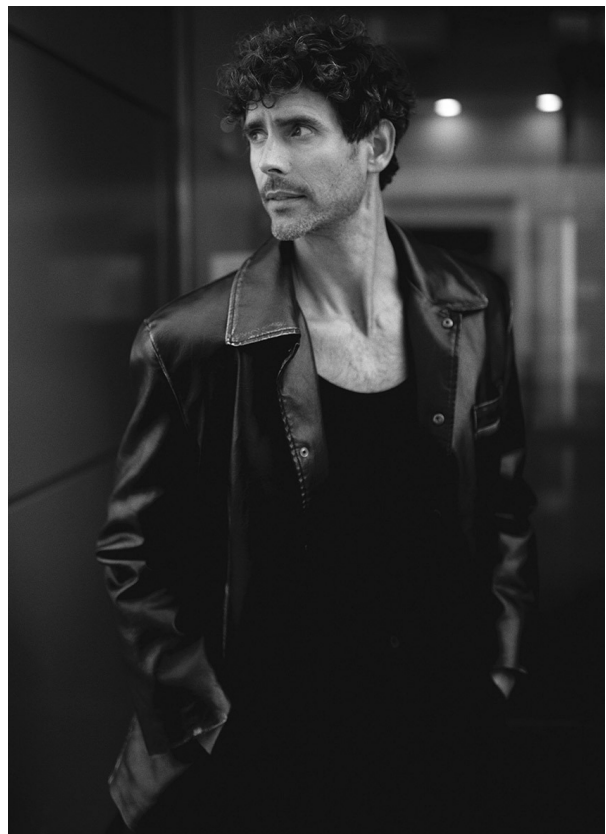

# SCOUT

MODEL • AGENCY

**GERARD S.** 40 PLUS

HEIGHT 188 cm BUST/WAIST/HIPS 100/78/100 cm EYES hazel HAIR brown SHOES 44 LOCATION Barcelona ES

# SCOUT

MODEL • AGENCY

GERARD S. 40 PLUS

HEIGHT 188 cm BUST/WAIST/HIPS 100/78/100 cm EYES hazel HAIR brown SHOES 44 LOCATION Barcelona ES

# SCOUT

MODEL ● AGENCY

**GERARD S.** 40 PLUS

HEIGHT 188 cm BUST/WAIST/HIPS 100/78/100 cm EYES hazel HAIR brown SHOES 44 LOCATION Barcelona ES