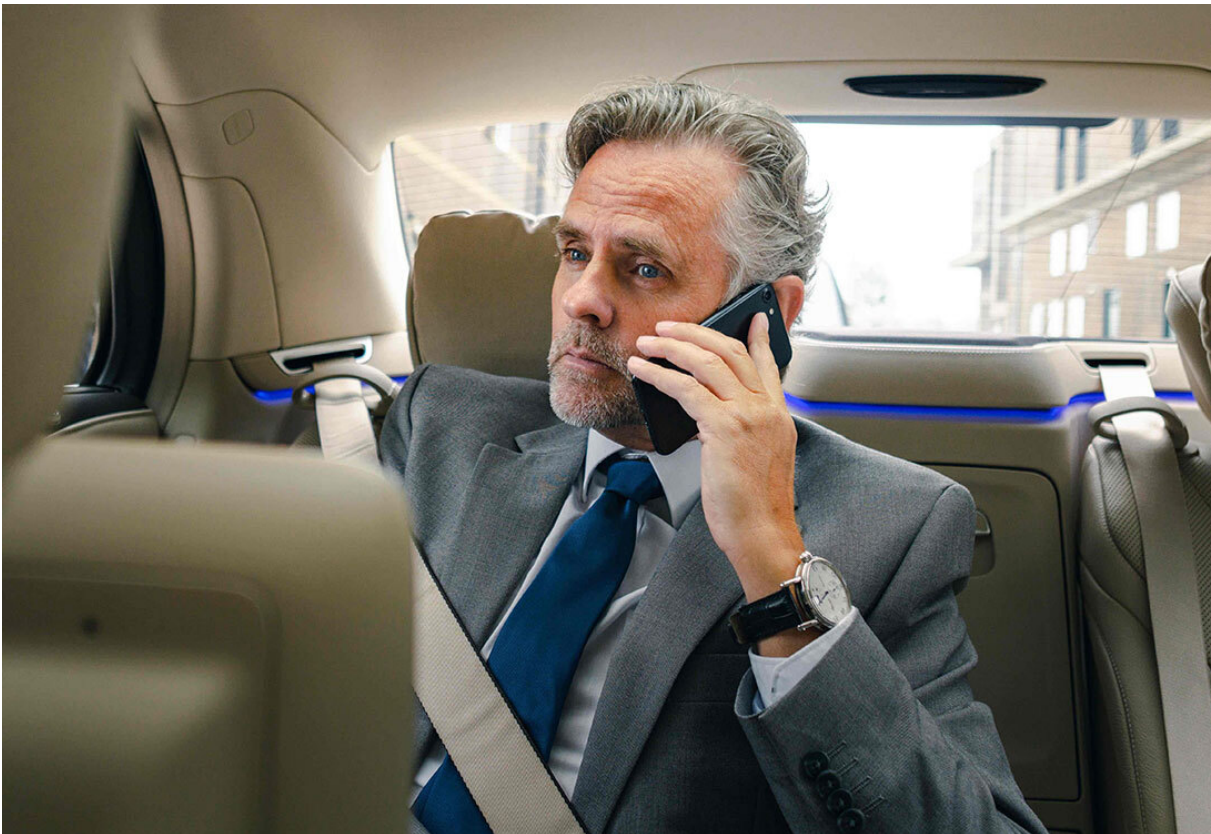

SCOUT

MODEL ● AGENCY

GERARD R. 50 PLUS

HEIGHT 176 cm BUST/WAIST/HIPS 104/98/103 cm EYES blue HAIR grey SHOES 42 LOCATION Zwolle NL

SCOUT

MODEL ● AGENCY

GERARD R. 50 PLUS

HEIGHT 176 cm BUST/WAIST/HIPS 104/98/103 cm EYES blue HAIR grey SHOES 42 LOCATION Zwolle NL

SCOUT

MODEL ● AGENCY

GERARD R. 50 PLUS

HEIGHT 176 cm BUST/WAIST/HIPS 104/98/103 cm EYES blue HAIR grey SHOES 42 LOCATION Zwolle NL