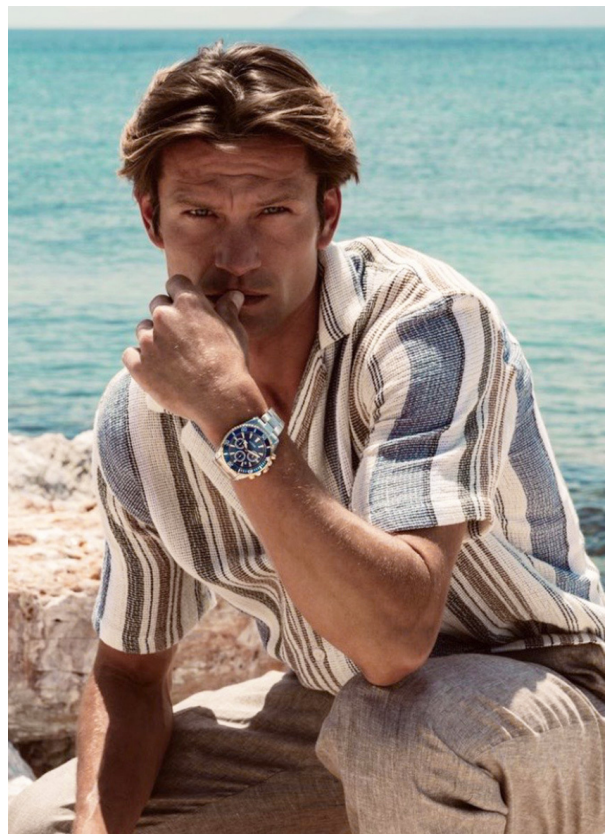

# SCOUT

MODEL • AGENCY

**GEORGE P.** 40 PLUS

HEIGHT 186 cm BUST/WAIST/HIPS 95/81/96 cm JEANS 31/31 EYES green blue HAIR light brown SHOES 44 LOCATION Düsseldorf DE