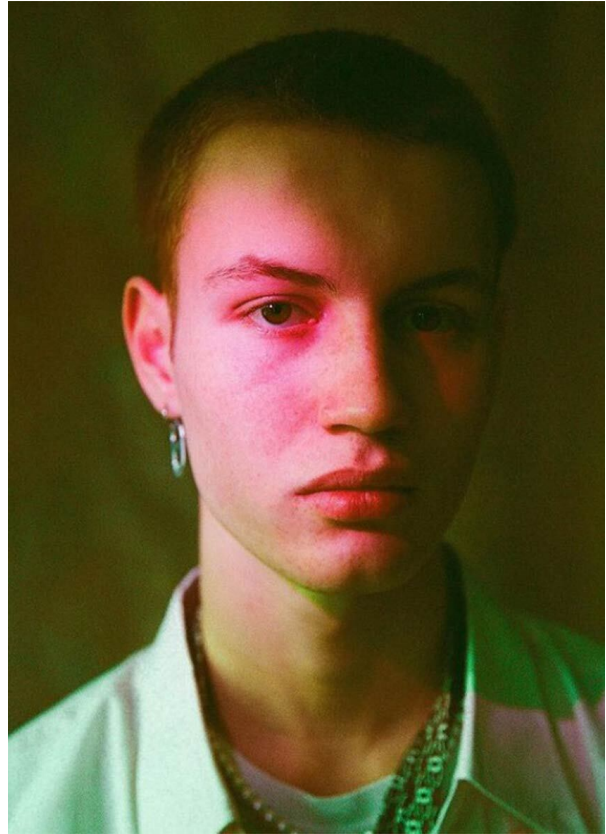

SCOUT

MODEL • AGENCY

GARICE S. DEVELOPMENT

HEIGHT 183 cm BUST/WAIST/HIPS 91/74/94 cm EYES brown HAIR light red SHOES 42.5 LOCATION Geneva CH