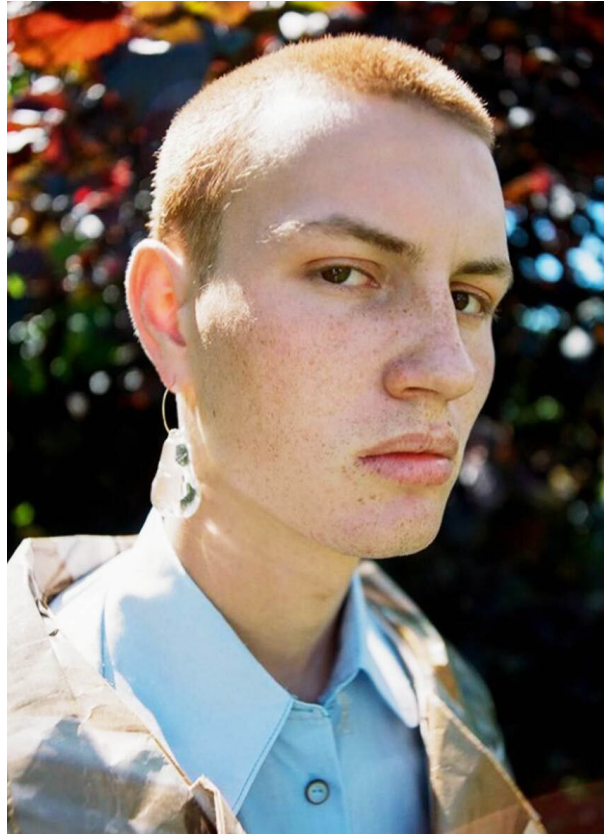

# SCOUT

MODEL • AGENCY

## GARICE S. DEVELOPMENT

HEIGHT 183 cm BUST/WAIST/HIPS 91/74/94 cm EYES brown HAIR light red SHOES 42.5 LOCATION Geneva CH

# SCOUT

MODEL • AGENCY

**GARICE S.** DEVELOPMENT

HEIGHT 183 cm BUST/WAIST/HIPS 91/74/94 cm EYES brown HAIR light red SHOES 42.5 LOCATION Geneva CH