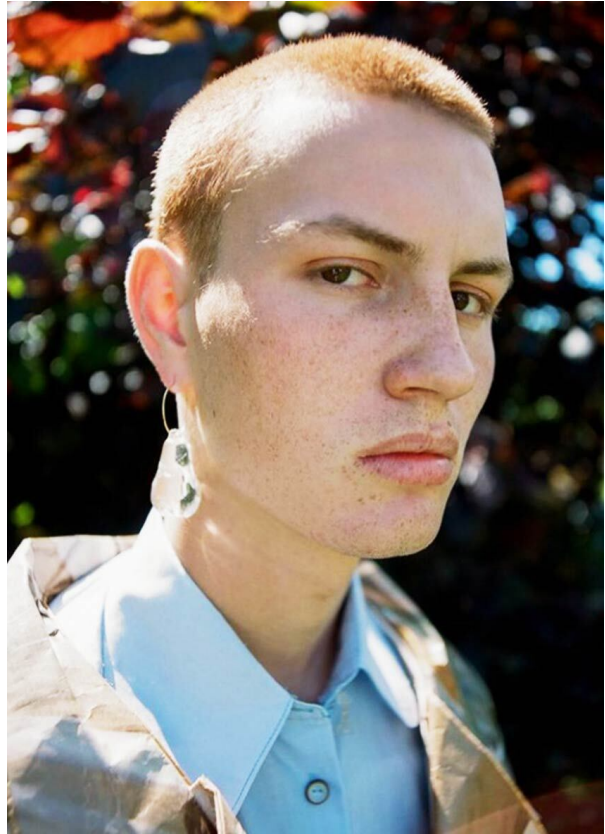

SCOUT

MODEL • AGENCY

GARICE S. DEVELOPMENT

HEIGHT 183 cm BUST/WAIST/HIPS 91/74/94 cm EYES brown HAIR light red SHOES 42.5 LOCATION Geneva CH

SCOUT

MODEL • AGENCY

GARICE S. DEVELOPMENT

HEIGHT 183 cm BUST/WAIST/HIPS 91/74/94 cm EYES brown HAIR light red SHOES 42.5 LOCATION Geneva CH

SCOUT

MODEL • AGENCY

GARICE S. DEVELOPMENT

HEIGHT 183 cm BUST/WAIST/HIPS 91/74/94 cm EYES brown HAIR light red SHOES 42.5 LOCATION Geneva CH