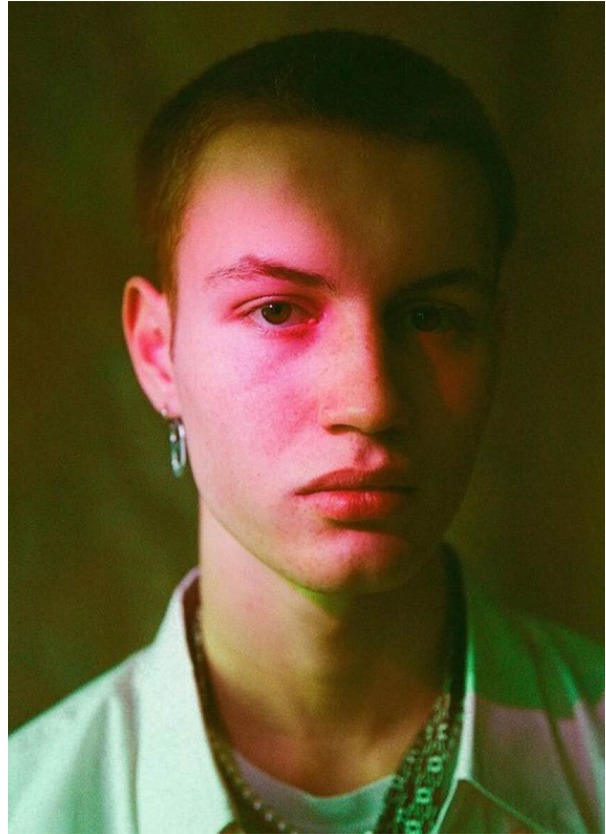

SCOUT

MODEL • AGENCY

GARICE S. DEVELOPMENT

HEIGHT 183 cm BUST/WAIST/HIPS 91/74/94 cm EYES brown HAIR light red SHOES 42.5 LOCATION Geneva CH

SCOUT

MODEL • AGENCY

GARICE S. DEVELOPMENT

HEIGHT 183 cm BUST/WAIST/HIPS 91/74/94 cm EYES brown HAIR light red SHOES 42.5 LOCATION Geneva CH

SCOUT

MODEL • AGENCY

GARICE S. DEVELOPMENT

HEIGHT 183 cm BUST/WAIST/HIPS 91/74/94 cm EYES brown HAIR light red SHOES 42.5 LOCATION Geneva CH