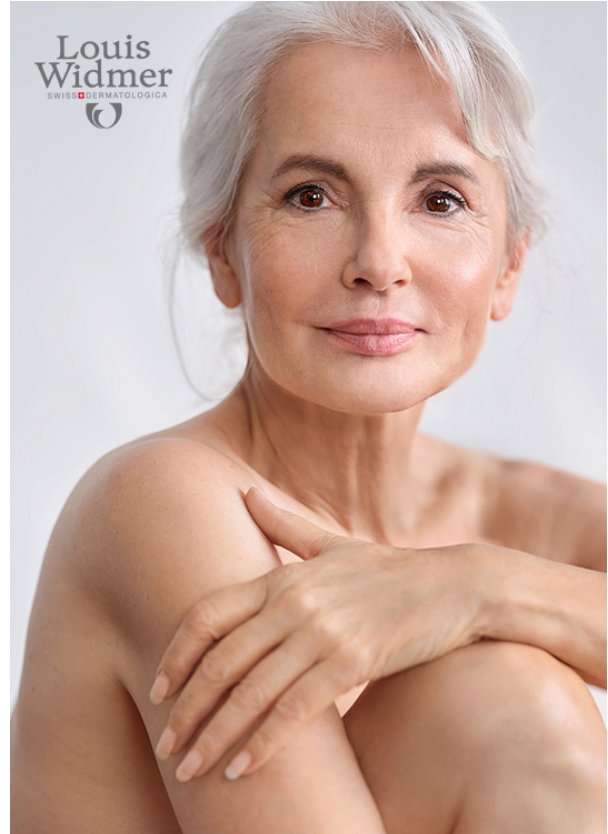

SCOUT

MODEL • AGENCY

GABRIELA R. SILVER

HEIGHT 175 cm BUST/WAIST/HIPS 89/70/94 cm EYES brown HAIR grey SHOES 39 LOCATION Vaduz LI

SCOUT

MODEL • AGENCY

GABRIELA R. SILVER

HEIGHT 175 cm BUST/WAIST/HIPS 89/70/94 cm EYES brown HAIR grey SHOES 39 LOCATION Vaduz LI

SCOUT

GABRIELA R. SILVER

MODEL • AGENCY

HEIGHT 175 cm BUST/WAIST/HIPS 89/70/94 cm EYES brown HAIR grey SHOES 39 LOCATION Vaduz LI