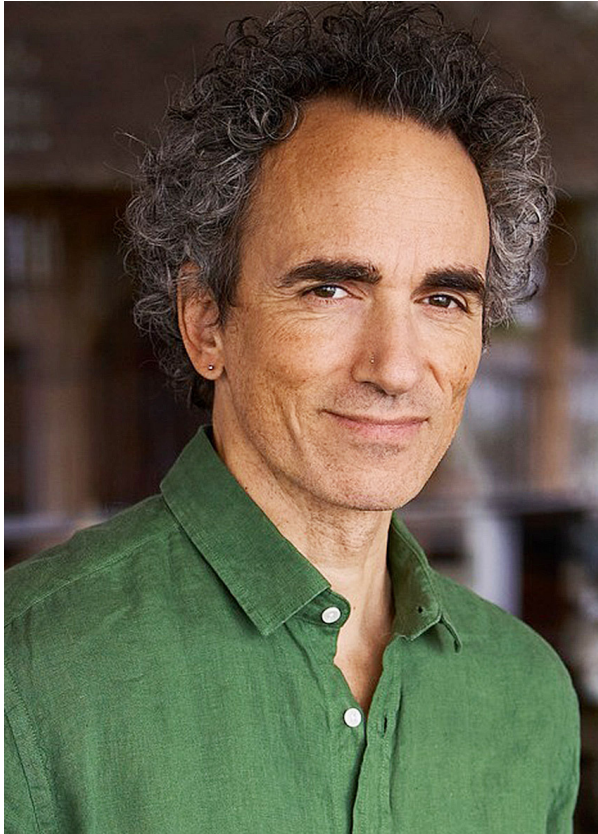

SCOUT

MODEL ● AGENCY

GABRIEL J. 50 PLUS

HEIGHT 178 cm BUST/WAIST/HIPS 99/89/101 cm EYES brown HAIR black grey SHOES 43/44 LOCATION Basel CH

SCOUT

MODEL ● AGENCY

GABRIEL J. 50 PLUS

HEIGHT 178 cm BUST/WAIST/HIPS 99/89/101 cm EYES brown HAIR black grey SHOES 43/44 LOCATION Basel CH

SCOUT

MODEL ● AGENCY

GABRIEL J. 50 PLUS

HEIGHT 178 cm BUST/WAIST/HIPS 99/89/101 cm EYES brown HAIR black grey SHOES 43/44 LOCATION Basel CH