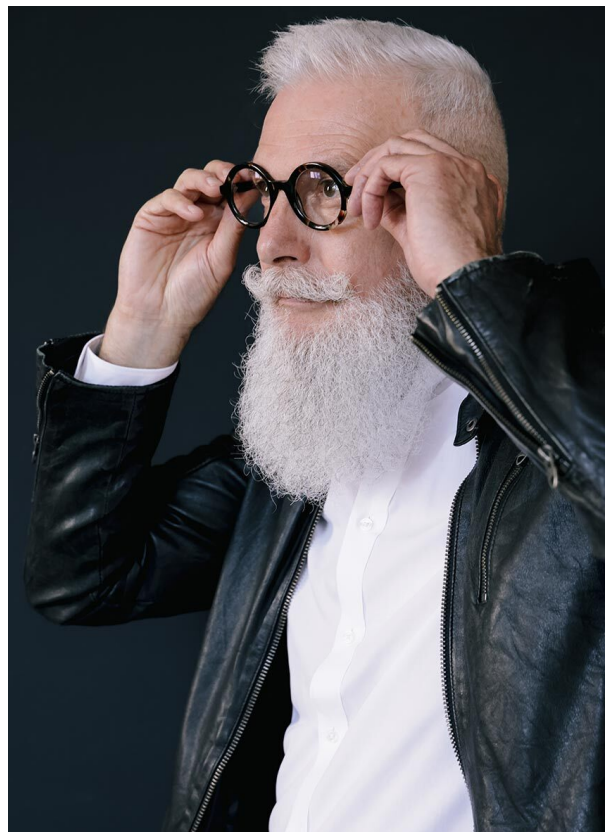

SCOUT

MODEL ● AGENCY

FREDERIC R. SILVER

HEIGHT 191 cm BUST/WAIST/HIPS 106/95/104 cm SIZE L JEANS 33/33 EYES brown HAIR grey SHOES 45 LOCATION Zürich CH

SCOUT

MODEL ● AGENCY

FREDERIC R. SILVER

HEIGHT 191 cm BUST/WAIST/HIPS 106/95/104 cm SIZE L JEANS 33/33 EYES brown HAIR grey SHOES 45 LOCATION Zürich CH