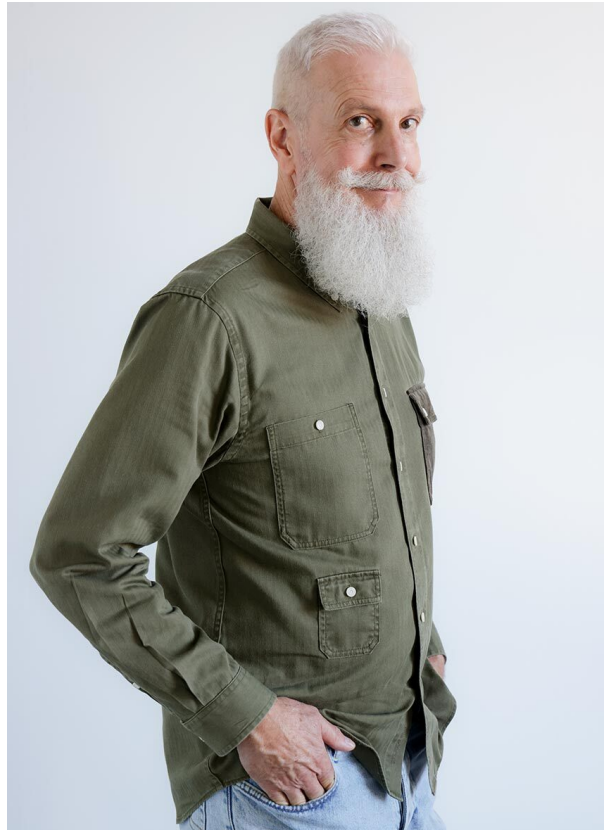

SCOUT

MODEL ● AGENCY

FREDERIC R. SILVER

HEIGHT 191 cm BUST/WAIST/HIPS 106/95/104 cm SIZE L JEANS 33/33 EYES brown HAIR grey SHOES 45 LOCATION Zürich CH

SCOUT

MODEL ● AGENCY

FREDERIC R. SILVER

HEIGHT 191 cm BUST/WAIST/HIPS 106/95/104 cm SIZE L JEANS 33/33 EYES brown HAIR grey SHOES 45 LOCATION Zürich CH