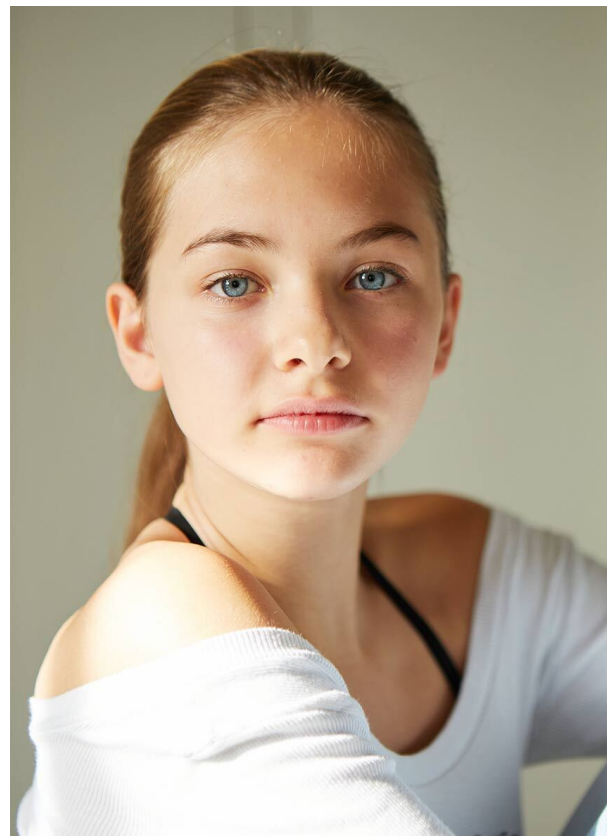

SCOUT

MODEL ● AGENCY

FRANCESCA D. TEENS

HEIGHT 165 cm BUST/WAIST/HIPS 78/63/83 cm EYES blue HAIR blonde SHOES 39 LOCATION St Gallen CH

SCOUT

MODEL ● AGENCY

FRANCESCA D. TEENS

HEIGHT 165 cm BUST/WAIST/HIPS 78/63/83 cm EYES blue HAIR blonde SHOES 39 LOCATION St Gallen CH