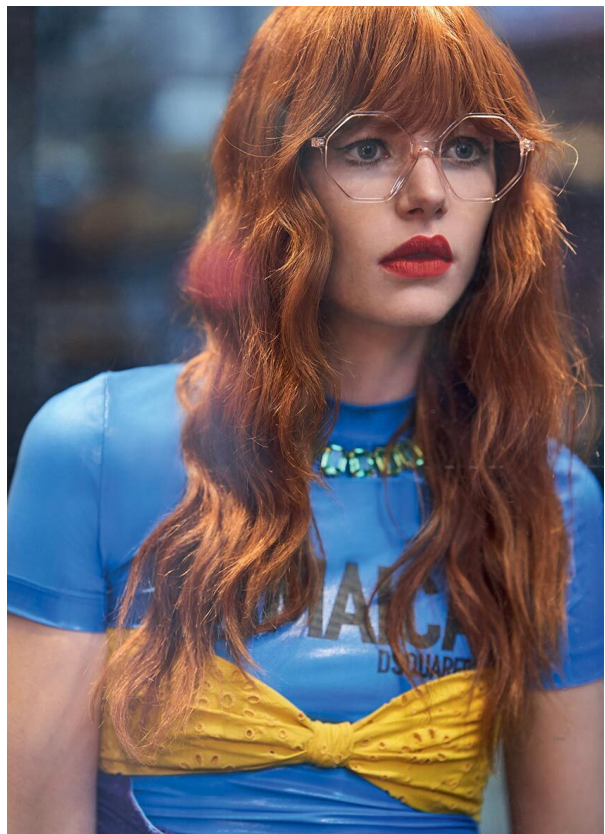

## FLORA A. MAIN

HEIGHT 176 cm BUST/WAIST/HIPS 80/61/87 cm EYES blue HAIR red SHOES 39/40 LOCATION Prais FR