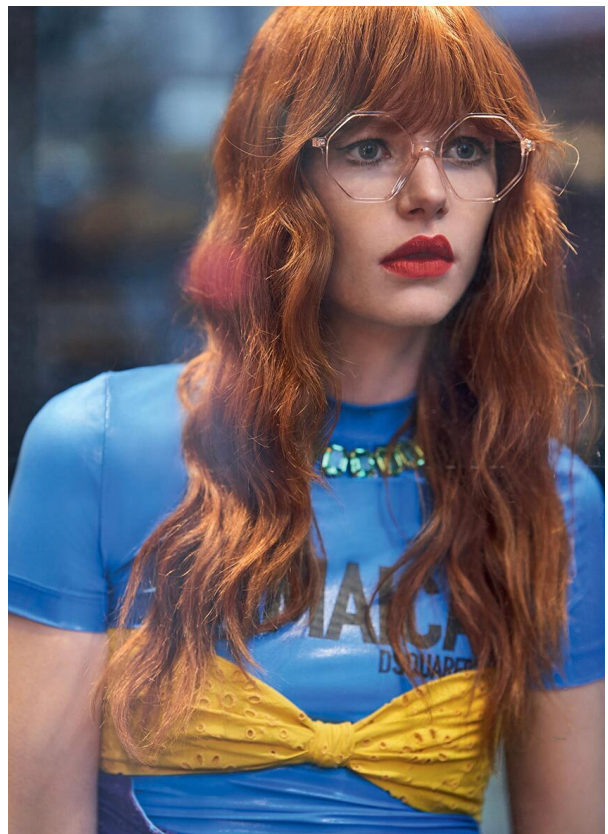

# SCOUT

MODEL • AGENCY

**FLORA A.** MAIN

HEIGHT 176 cm BUST/WAIST/HIPS 80/61/87 cm EYES blue HAIR red SHOES 39/40 LOCATION Nice FR

## FLORA A. MAIN

HEIGHT 176 cm BUST/WAIST/HIPS 80/61/87 cm EYES blue HAIR red SHOES 39/40 LOCATION Nice FR