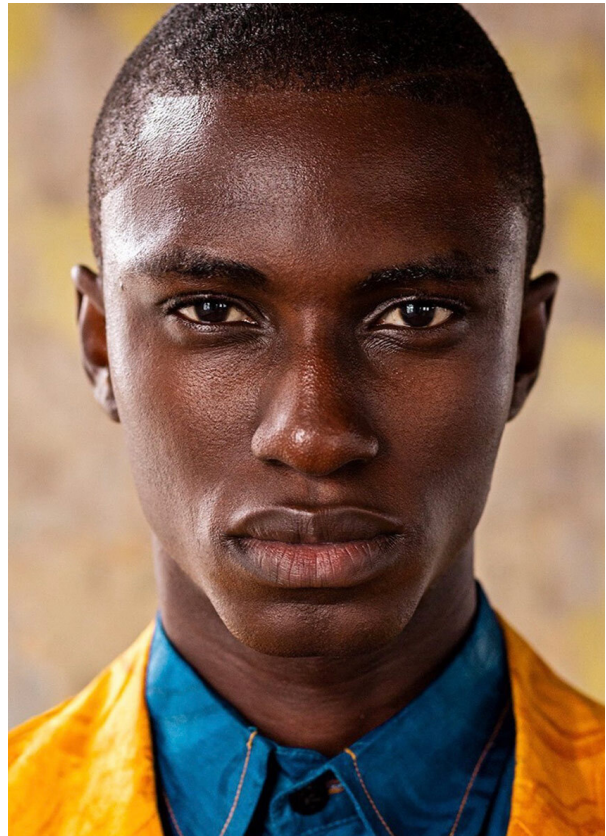

SCOUT

MODEL • AGENCY

FIFI S. MAIN

HEIGHT 185 cm BUST/WAIST/HIPS 91/73/96 cm EYES brown HAIR black SHOES 44 LOCATION London UK

SCOUT

MODEL • AGENCY

FIFI S. MAIN

HEIGHT 185 cm BUST/WAIST/HIPS 91/73/96 cm EYES brown HAIR black SHOES 44 LOCATION London UK

Vanity Teen

SCOUT

MODEL ● AGENCY

FIFI S. MAIN

HEIGHT 185 cm BUST/WAIST/HIPS 91/73/96 cm EYES brown HAIR black SHOES 44 LOCATION London UK

SCOUT

MODEL • AGENCY

FIFI S. MAIN

HEIGHT 185 cm BUST/WAIST/HIPS 91/73/96 cm EYES brown HAIR black SHOES 44 LOCATION London UK

SCOUT

MODEL ● AGENCY

FIFI S. MAIN

HEIGHT 185 cm BUST/WAIST/HIPS 91/73/96 cm EYES brown HAIR black SHOES 44 LOCATION London UK