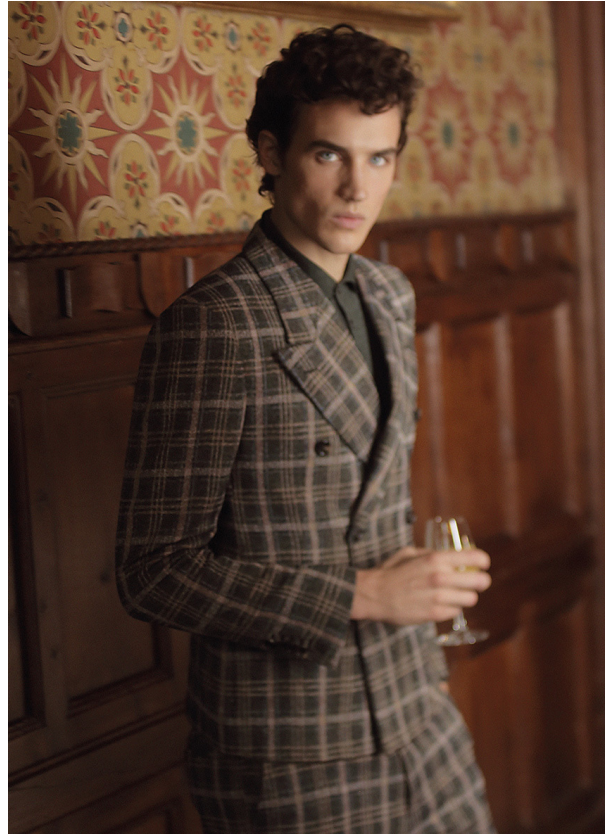

SCOUT

MODEL ● AGENCY

FEDERICO N. 30 PLUS

HEIGHT 190 cm BUST/WAIST/HIPS 98/80/98 cm JEANS 32/33 EYES blue HAIR brown SHOES 46 LOCATION Milan

SCOUT

MODEL ● AGENCY

FEDERICO N. 30 PLUS

HEIGHT 190 cm BUST/WAIST/HIPS 98/80/98 cm JEANS 32/33 EYES blue HAIR brown SHOES 46 LOCATION Milan

SCOUT

MODEL • AGENCY

FEDERICO N. 30 PLUS

HEIGHT 190 cm BUST/WAIST/HIPS 98/80/98 cm JEANS 32/33 EYES blue HAIR brown SHOES 46 LOCATION Milan

SCOUT

MODEL • AGENCY

FEDERICO N. ^{30 PLUS}

HEIGHT 190 cm BUST/WAIST/HIPS 98/80/98 cm JEANS 32/33 EYES blue HAIR brown SHOES 46 LOCATION Milan