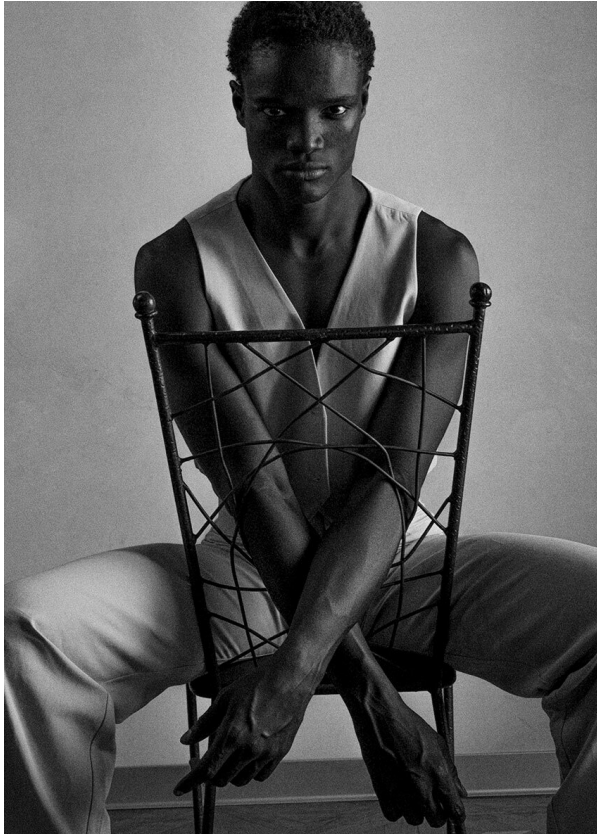

SCOUT

MODEL • AGENCY

FALLOU G. ^{30 PLUS}

HEIGHT 185 cm BUST/WAIST/HIPS 90/74/93 cm EYES black HAIR black SHOES 43 LOCATION Milan IT

SCOUT

MODEL • AGENCY

FALLOU G. 30 PLUS

HEIGHT 185 cm BUST/WAIST/HIPS 90/74/93 cm EYES black HAIR black SHOES 43 LOCATION Milan IT

SCOUT

MODEL ● AGENCY

FALLOU G. 30 PLUS

HEIGHT 185 cm BUST/WAIST/HIPS 90/74/93 cm EYES black HAIR black SHOES 43 LOCATION Milan IT

SCOUT

MODEL • AGENCY

FALLOU G. 30 PLUS

HEIGHT 185 cm BUST/WAIST/HIPS 90/74/93 cm EYES black HAIR black SHOES 43 LOCATION Milan IT

Cardigan a treccia, camicia in flanella e dolcevita. Alpha Studio

INTERNO
By
GIORNO
Gautier Pellegrin

di Angelica Pianarosa
foto di Gautier Pellegrin

SCOUT

MODEL • AGENCY

FALLOU G. 30 PLUS

HEIGHT 185 cm BUST/WAIST/HIPS 90/74/93 cm EYES black HAIR black SHOES 43 LOCATION Milan IT