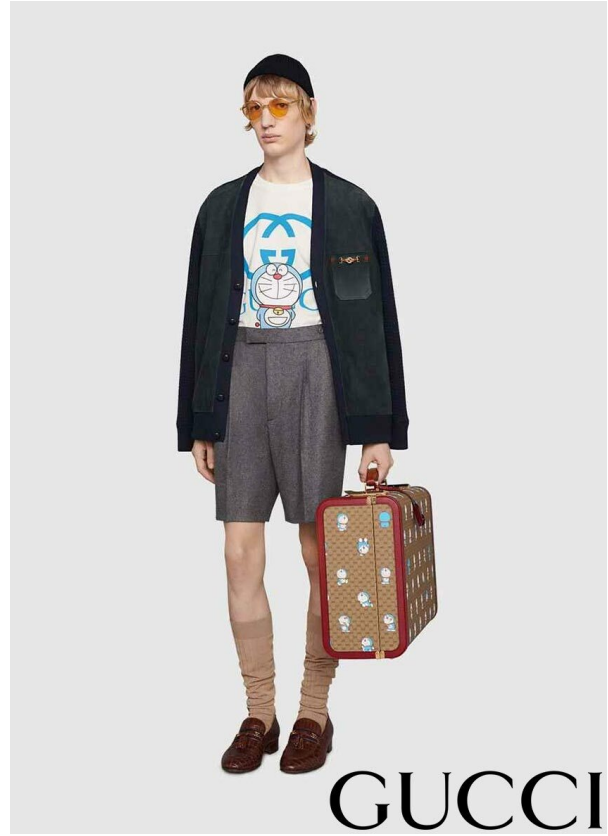

## FABRIZIO K. MAIN

HEIGHT 183 cm BUST/WAIST/HIPS 87/68/90 cm EYES blue grey HAIR light brown SHOES 42 LOCATION Paris FR

# SCOUT

MODEL • AGENCY

FABRIZIO K. MAIN

HEIGHT 183 cm BUST/WAIST/HIPS 87/68/90 cm EYES blue grey HAIR light brown SHOES 42 LOCATION Paris FR