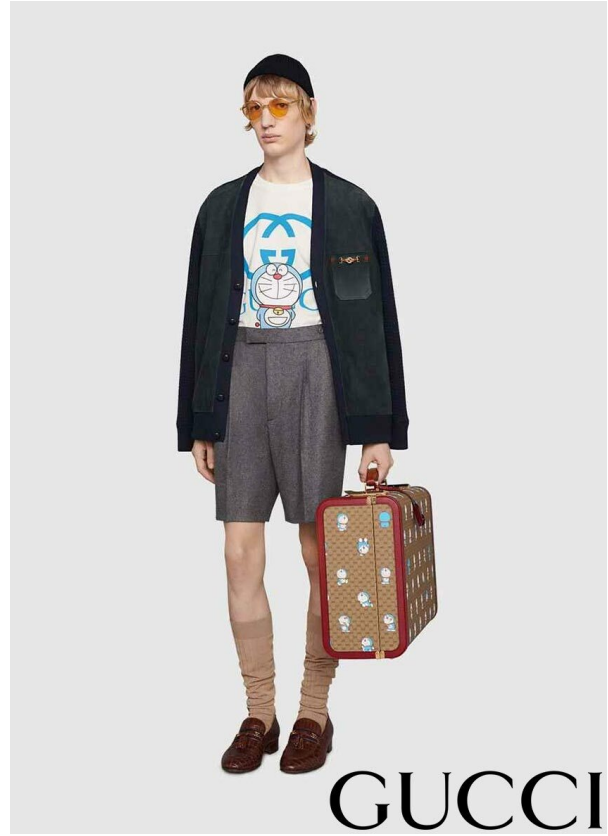

SCOUT

MODEL • AGENCY

FABRIZIO K. MAIN

HEIGHT 183 cm BUST/WAIST/HIPS 87/68/90 cm EYES blue grey HAIR light brown SHOES 42 LOCATION Paris FR

SCOUT

MODEL ● AGENCY

FABRIZIO K. MAIN

HEIGHT 183 cm BUST/WAIST/HIPS 87/68/90 cm EYES blue grey HAIR light brown SHOES 42 LOCATION Paris FR

SCOUT

MODEL • AGENCY

FABRIZIO K. MAIN

HEIGHT 183 cm BUST/WAIST/HIPS 87/68/90 cm EYES blue grey HAIR light brown SHOES 42 LOCATION Paris FR

SCOUT

MODEL • AGENCY

FABRIZIO K. MAIN

HEIGHT 183 cm BUST/WAIST/HIPS 87/68/90 cm EYES blue grey HAIR light brown SHOES 42 LOCATION Paris FR