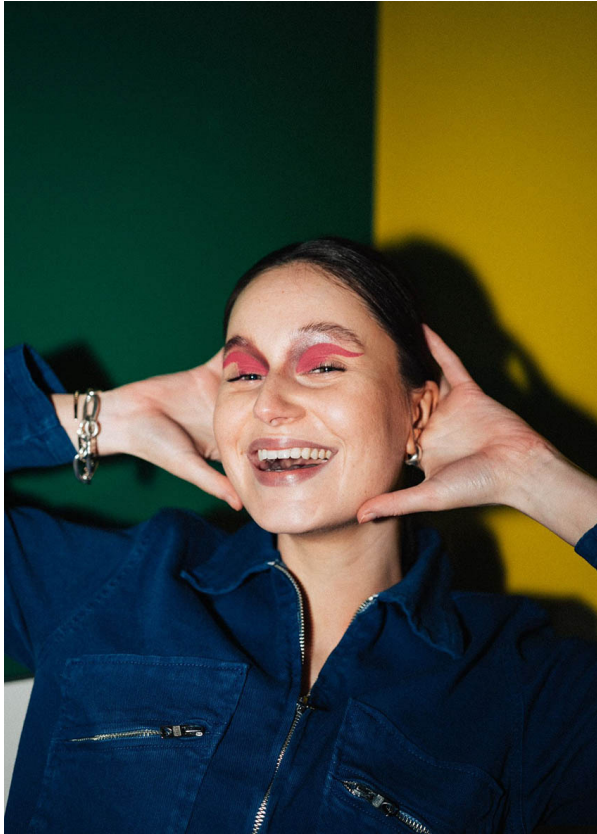

SCOUT

MODEL ● AGENCY

FABIENNE BU. 20 PLUS

HEIGHT 167 cm BUST/WAIST/HIPS 80/64/88 cm SIZE 34 EYES green HAIR brown SHOES 38 LOCATION Zürich CH

SCOUT

MODEL ● AGENCY

FABIENNE BU. 20 PLUS

HEIGHT 167 cm BUST/WAIST/HIPS 80/64/88 cm SIZE 34 EYES green HAIR brown SHOES 38 LOCATION Zürich CH

SCOUT

MODEL ● AGENCY

FABIENNE BU. 20 PLUS

HEIGHT 167 cm BUST/WAIST/HIPS 80/64/88 cm SIZE 34 EYES green HAIR brown SHOES 38 LOCATION Zürich CH

SCOUT

MODEL ● AGENCY

FABIENNE BU. ^{20 PLUS}

HEIGHT 167 cm BUST/WAIST/HIPS 80/64/88 cm SIZE 34 EYES green HAIR brown SHOES 38 LOCATION Zürich CH