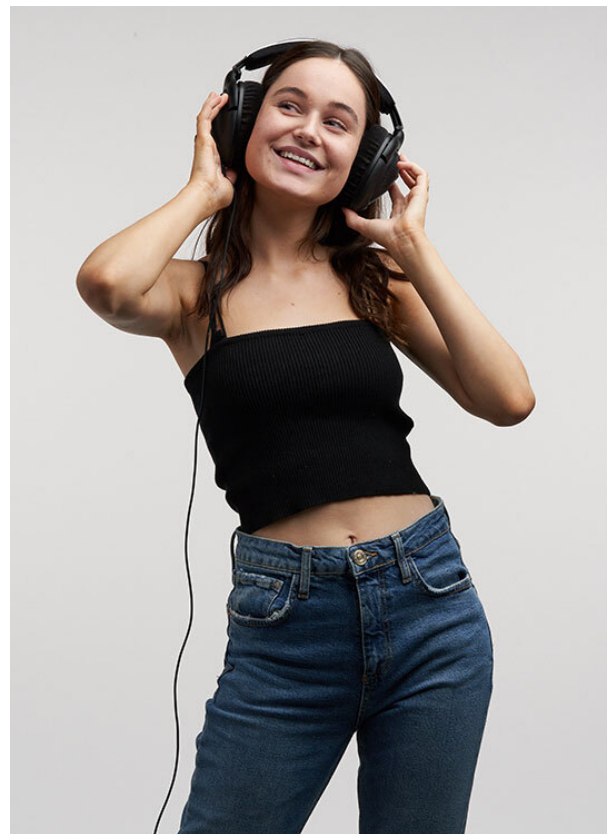

SCOUT

MODEL ● AGENCY

FABIENNE BU. 20 PLUS

HEIGHT 167 cm BUST/WAIST/HIPS 80/64/88 cm SIZE 34 EYES green HAIR brown SHOES 38 LOCATION Zürich CH

SCOUT

MODEL ● AGENCY

FABIENNE BU. ^{20 PLUS}

HEIGHT 167 cm BUST/WAIST/HIPS 80/64/88 cm SIZE 34 EYES green HAIR brown SHOES 38 LOCATION Zürich CH