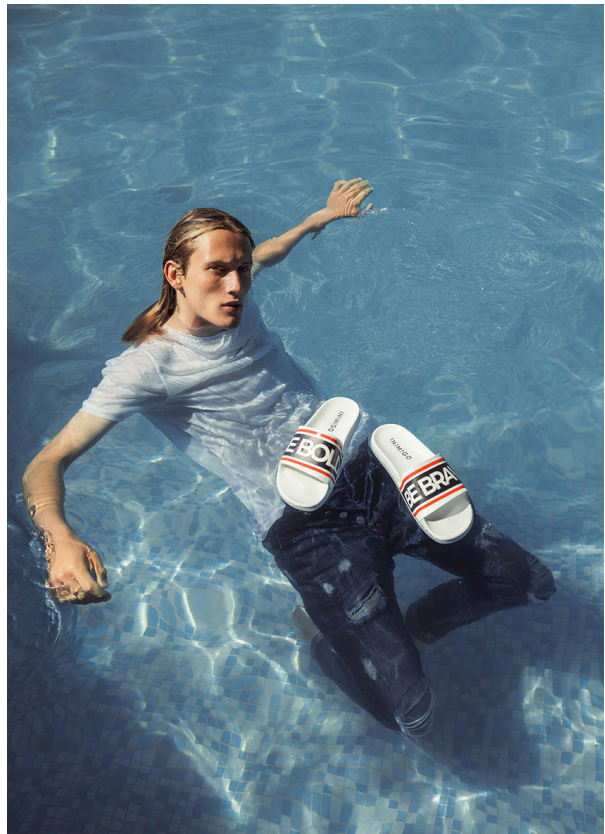

SCOUT

MODEL ● AGENCY

ESTIAN G. MAIN

HEIGHT 185 cm BUST/WAIST/HIPS 92/74/90 cm EYES Hazel HAIR Dark Blonde SHOES 43 LOCATION New York US