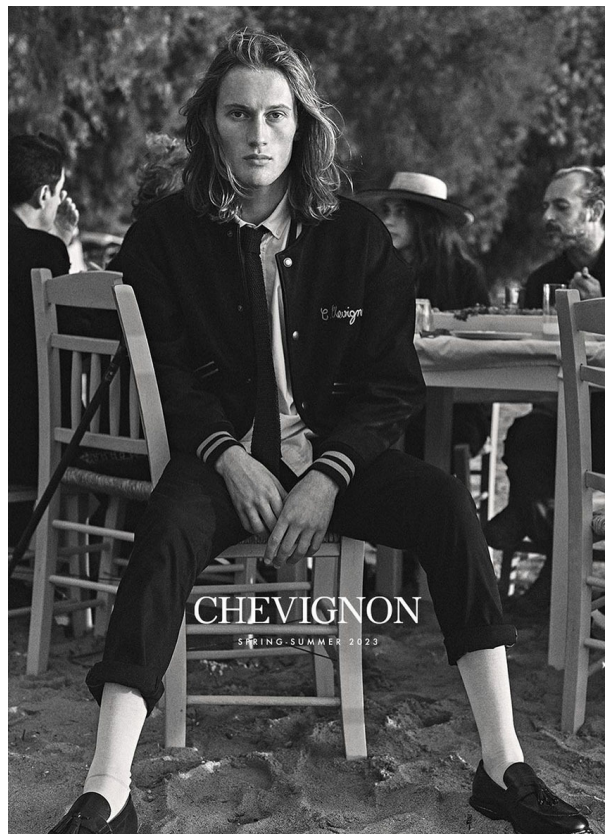

SCOUT

MODEL • AGENCY

ESTIAN G. MAIN

HEIGHT 185 cm BUST/WAIST/HIPS 92/74/90 cm EYES Hazel HAIR Dark Blonde SHOES 43 LOCATION New York US