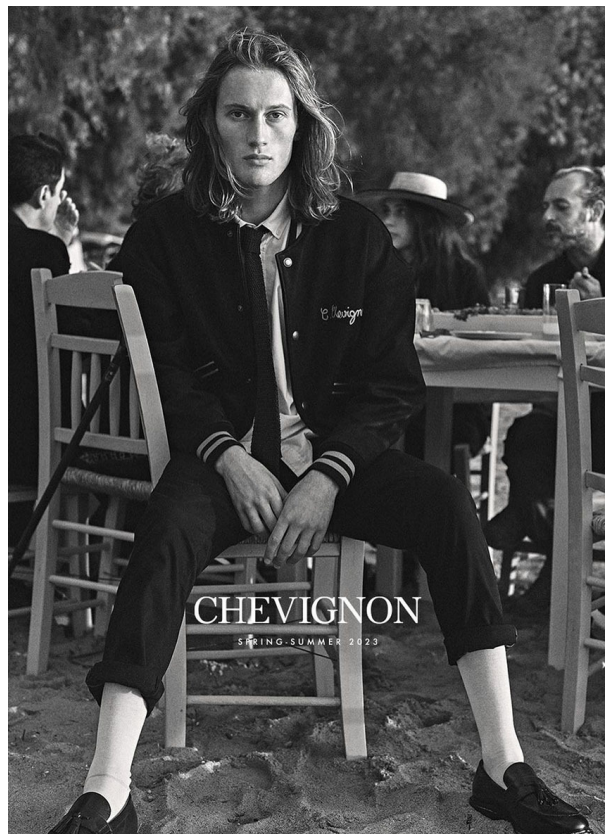

SCOUT

MODEL • AGENCY

ESTIAN G. MAIN

HEIGHT 185 cm BUST/WAIST/HIPS 92/74/90 cm EYES Hazel HAIR Dark Blonde SHOES 43 LOCATION New York US

SCOUT

MODEL • AGENCY

ESTIAN G. MAIN

HEIGHT 185 cm BUST/WAIST/HIPS 92/74/90 cm EYES Hazel HAIR Dark Blonde SHOES 43 LOCATION New York US