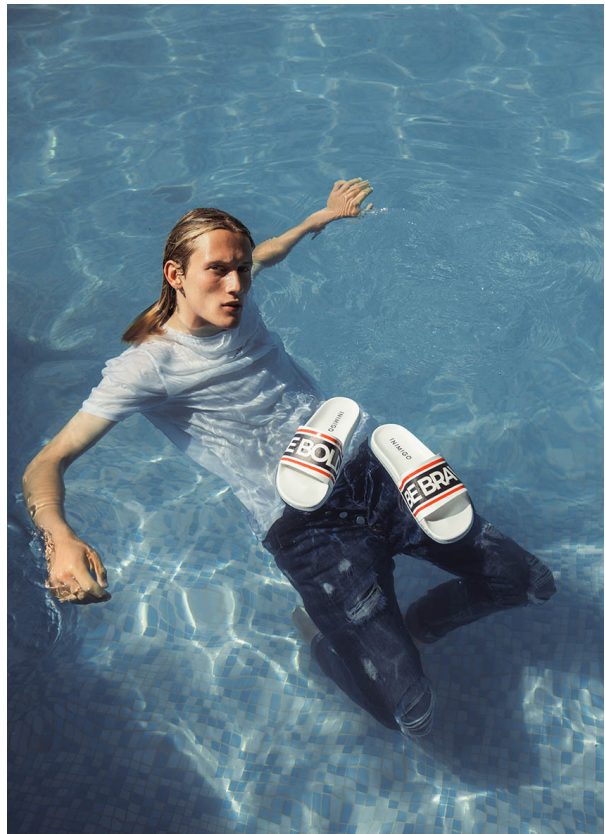

SCOUT

MODEL • AGENCY

ESTIAN G. MAIN

HEIGHT 185 cm BUST/WAIST/HIPS 92/74/90 cm EYES Hazel HAIR Dark Blonde SHOES 43 LOCATION New York US

SCOUT

MODEL • AGENCY

ESTIAN G. MAIN

HEIGHT 185 cm BUST/WAIST/HIPS 92/74/90 cm EYES Hazel HAIR Dark Blonde SHOES 43 LOCATION New York US

SCOUT

MODEL ● AGENCY

ESTIAN G. MAIN

HEIGHT 185 cm BUST/WAIST/HIPS 92/74/90 cm EYES Hazel HAIR Dark Blonde SHOES 43 LOCATION New York US

SCOUT

MODEL • AGENCY

ESTIAN G. MAIN

HEIGHT 185 cm BUST/WAIST/HIPS 92/74/90 cm EYES Hazel HAIR Dark Blonde SHOES 43 LOCATION New York US