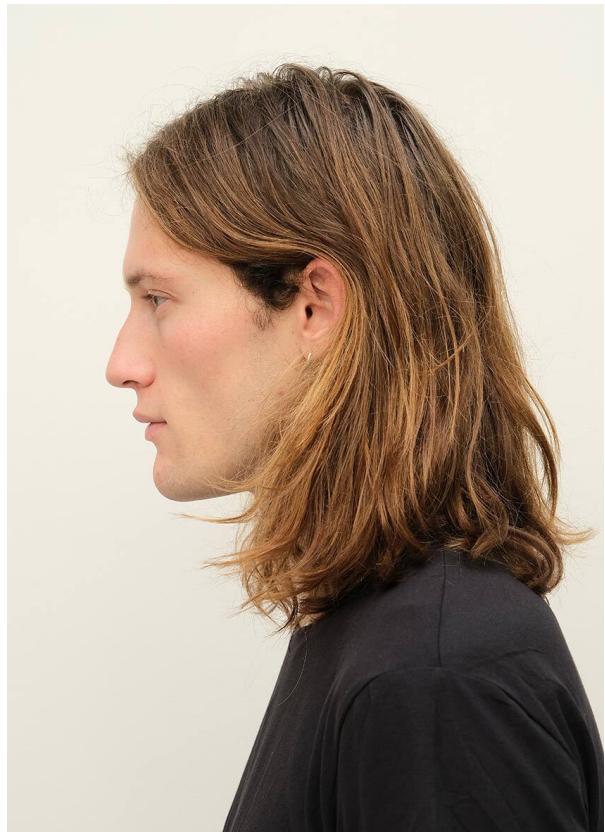

SCOUT

MODEL • AGENCY

ESTIAN G. MAIN

HEIGHT 185 cm BUST/WAIST/HIPS 92/74/90 cm EYES Hazel HAIR Dark Blonde SHOES 43 LOCATION New York US

SCOUT

MODEL • AGENCY

ESTIAN G. MAIN

HEIGHT 185 cm BUST/WAIST/HIPS 92/74/90 cm EYES Hazel HAIR Dark Blonde SHOES 43 LOCATION New York US

SCOUT

MODEL • AGENCY

ESTIAN G. MAIN

HEIGHT 185 cm BUST/WAIST/HIPS 92/74/90 cm EYES Hazel HAIR Dark Blonde SHOES 43 LOCATION New York US