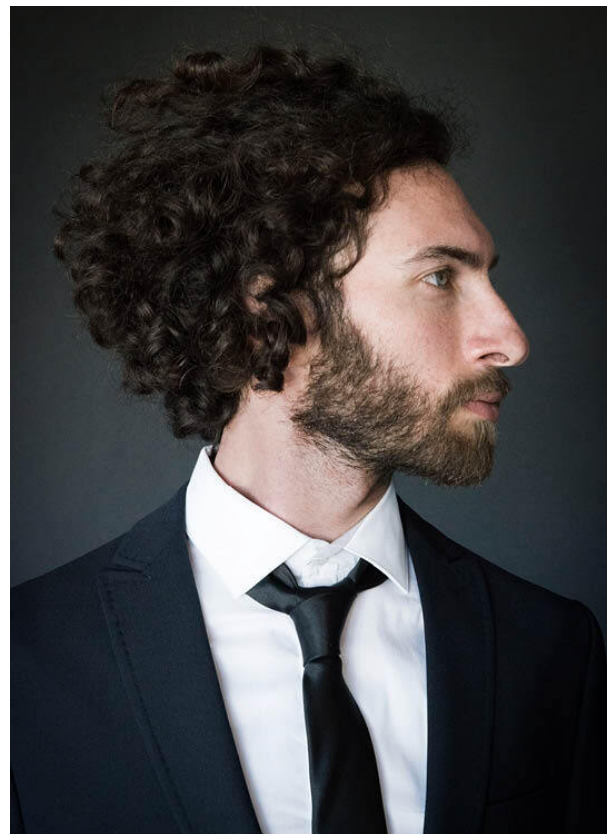

# SCOUT

MODEL • AGENCY

## EMMANUEL M. <sup>30 PLUS</sup>

HEIGHT 184 cm BUST/WAIST/HIPS 95/78/89 cm EYES blue HAIR brown SHOES 42 LOCATION Basel CH