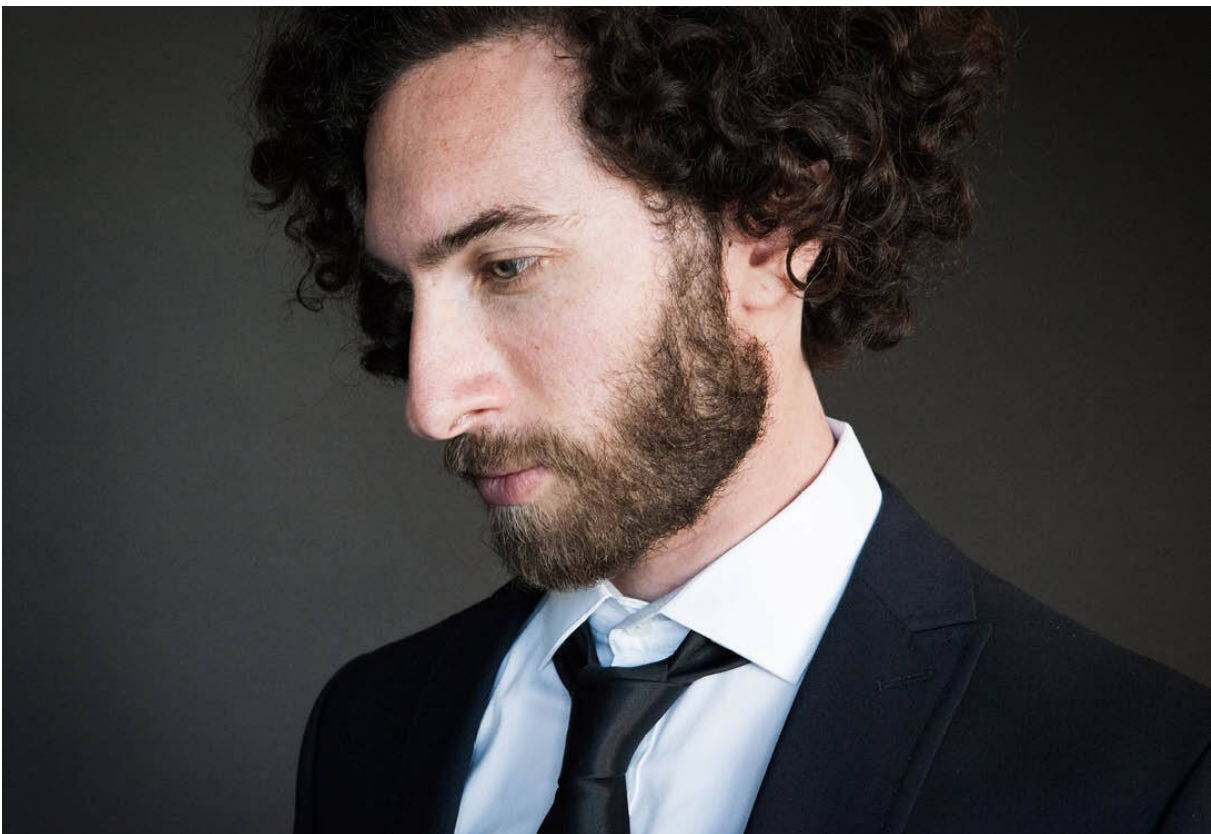

SCOUT

MODEL • AGENCY

EMMANUEL M. ^{30 PLUS}

HEIGHT 184 cm BUST/WAIST/HIPS 95/78/89 cm EYES blue HAIR brown SHOES 42 LOCATION Basel CH