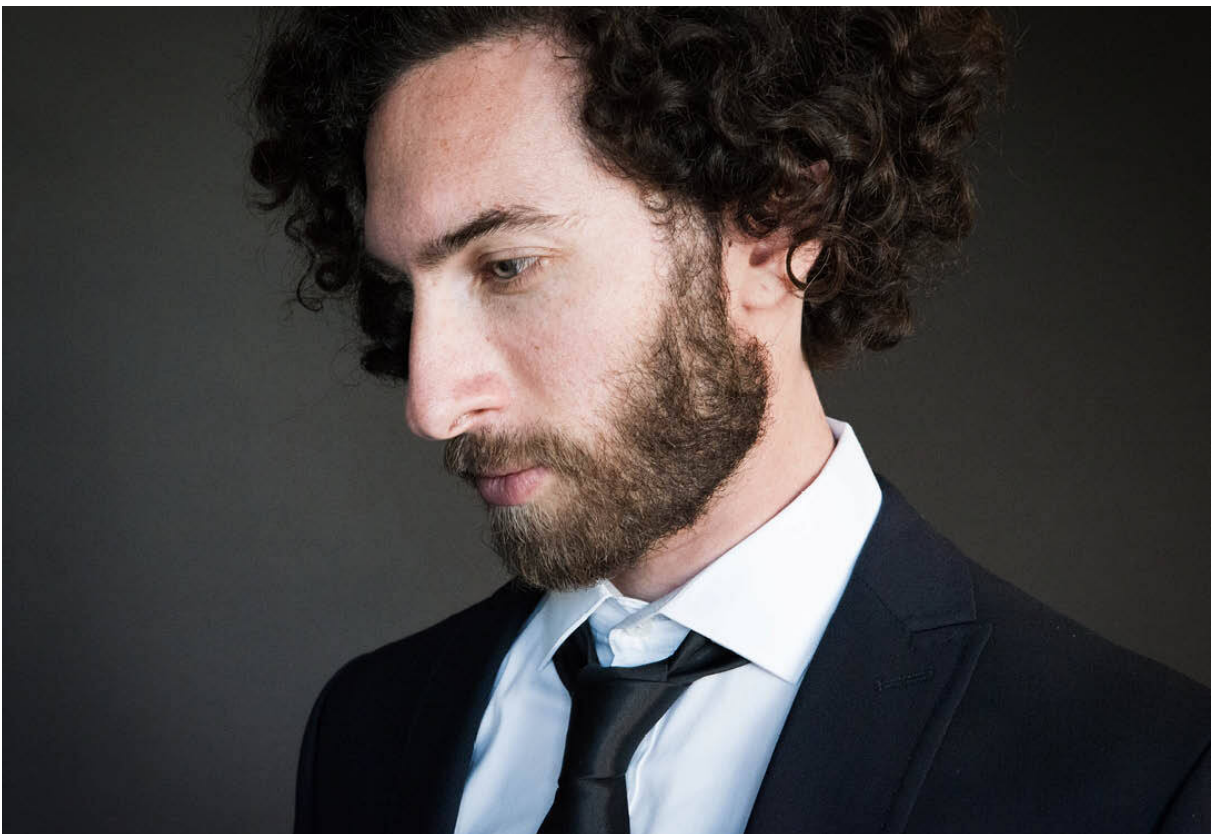

SCOUT

MODEL • AGENCY

EMMANUEL M. ^{30 PLUS}

HEIGHT 184 cm BUST/WAIST/HIPS 95/78/89 cm EYES blue HAIR brown SHOES 42 LOCATION Basel CH

SCOUT

MODEL • AGENCY

EMMANUEL M. ^{30 PLUS}

HEIGHT 184 cm BUST/WAIST/HIPS 95/78/89 cm EYES blue HAIR brown SHOES 42 LOCATION Basel CH

SCOUT

MODEL • AGENCY

EMMANUEL M. 30 PLUS

HEIGHT 184 cm BUST/WAIST/HIPS 95/78/89 cm EYES blue HAIR brown SHOES 42 LOCATION Basel CH

SCOUT

MODEL • AGENCY

EMMANUEL M. 30 PLUS

HEIGHT 184 cm BUST/WAIST/HIPS 95/78/89 cm EYES blue HAIR brown SHOES 42 LOCATION Basel CH

SCOUT

MODEL • AGENCY

EMMANUEL M. 30 PLUS

HEIGHT 184 cm BUST/WAIST/HIPS 95/78/89 cm EYES blue HAIR brown SHOES 42 LOCATION Basel CH

SCOUT

MODEL • AGENCY

EMMANUEL M. ^{30 PLUS}

HEIGHT 184 cm BUST/WAIST/HIPS 95/78/89 cm EYES blue HAIR brown SHOES 42 LOCATION Basel CH