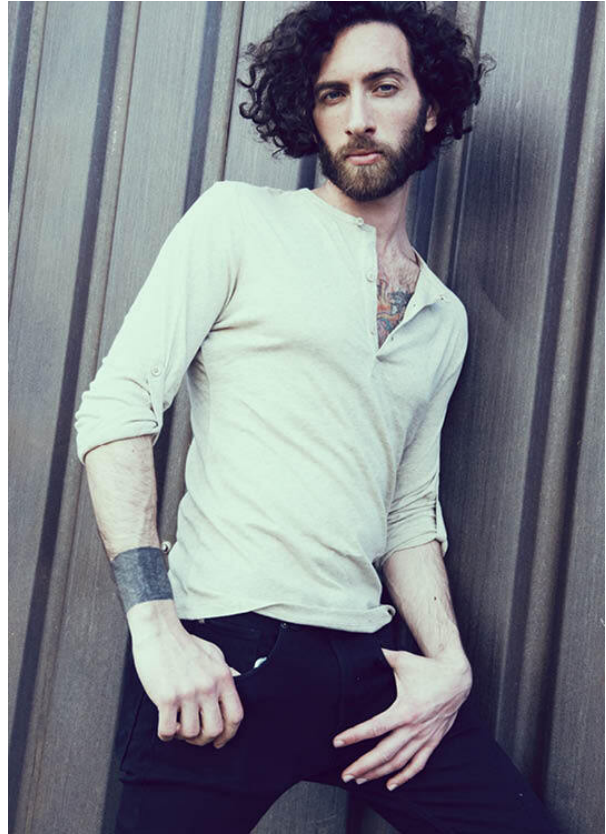

SCOUT

MODEL • AGENCY

EMMANUEL M. ^{30 PLUS}

HEIGHT 184 cm BUST/WAIST/HIPS 95/78/89 cm EYES blue HAIR brown SHOES 42 LOCATION Basel CH

SCOUT

MODEL • AGENCY

EMMANUEL M. ^{30 PLUS}

HEIGHT 184 cm BUST/WAIST/HIPS 95/78/89 cm EYES blue HAIR brown SHOES 42 LOCATION Basel CH

SCOUT

MODEL • AGENCY

EMMANUEL M. 30 PLUS

HEIGHT 184 cm BUST/WAIST/HIPS 95/78/89 cm EYES blue HAIR brown SHOES 42 LOCATION Basel CH

SCOUT

MODEL • AGENCY

EMMANUEL M. 30 PLUS

HEIGHT 184 cm BUST/WAIST/HIPS 95/78/89 cm EYES blue HAIR brown SHOES 42 LOCATION Basel CH

SCOUT

MODEL • AGENCY

EMMANUEL M. 30 PLUS

HEIGHT 184 cm BUST/WAIST/HIPS 95/78/89 cm EYES blue HAIR brown SHOES 42 LOCATION Basel CH

SCOUT

MODEL • AGENCY

EMMANUEL M. ^{30 PLUS}

HEIGHT 184 cm BUST/WAIST/HIPS 95/78/89 cm EYES blue HAIR brown SHOES 42 LOCATION Basel CH