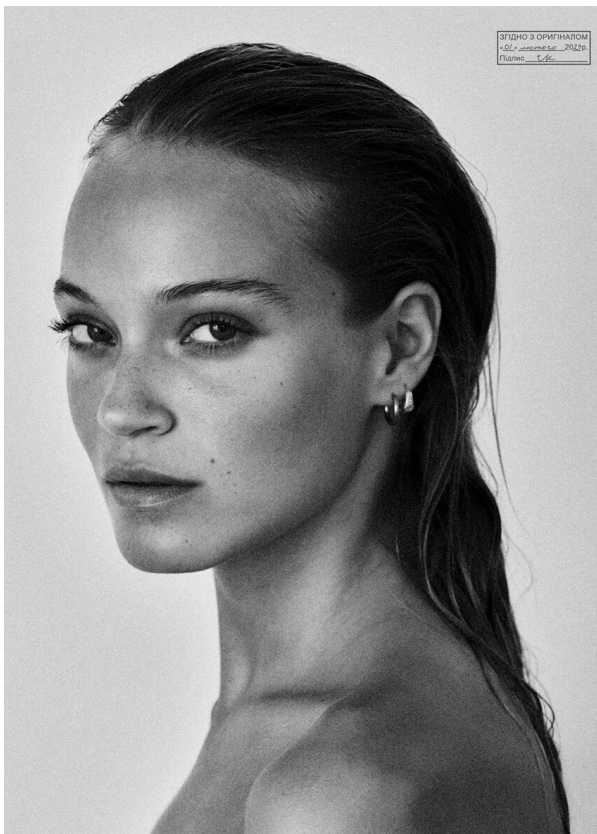

SCOUT

MODEL • AGENCY

EMMA F. COMMERCIAL

HEIGHT 177 cm BUST/WAIST/HIPS 84/63/89 cm EYES green HAIR blonde SHOES 40 LOCATION Barcelona ES