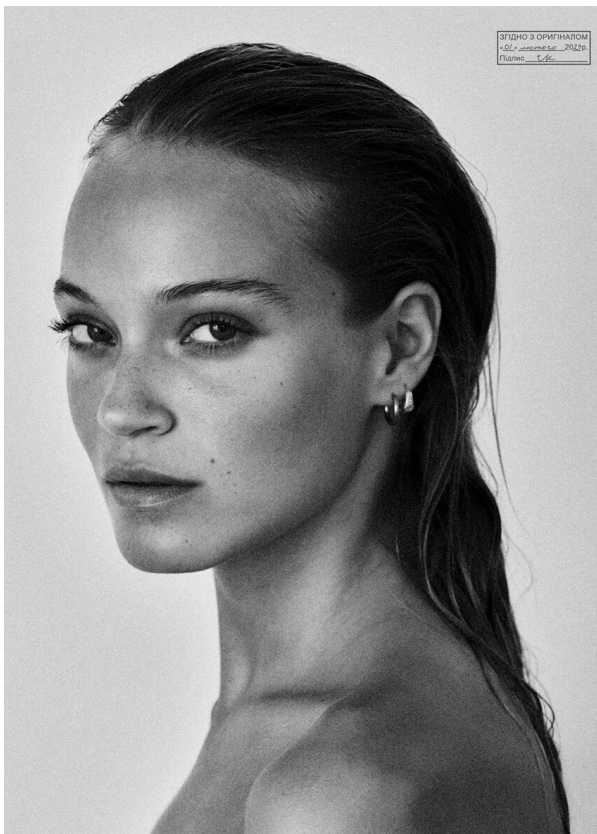

SCOUT

MODEL • AGENCY

EMMA F. COMMERCIAL

HEIGHT 177 cm BUST/WAIST/HIPS 84/63/89 cm EYES green HAIR blonde SHOES 40 LOCATION Barcelona ES

SCOUT

MODEL • AGENCY

EMMA F. COMMERCIAL

HEIGHT 177 cm BUST/WAIST/HIPS 84/63/89 cm EYES green HAIR blonde SHOES 40 LOCATION Barcelona ES

SCOUT

MODEL • AGENCY

EMMA F. COMMERCIAL

HEIGHT 177 cm BUST/WAIST/HIPS 84/63/89 cm EYES green HAIR blonde SHOES 40 LOCATION Barcelona ES