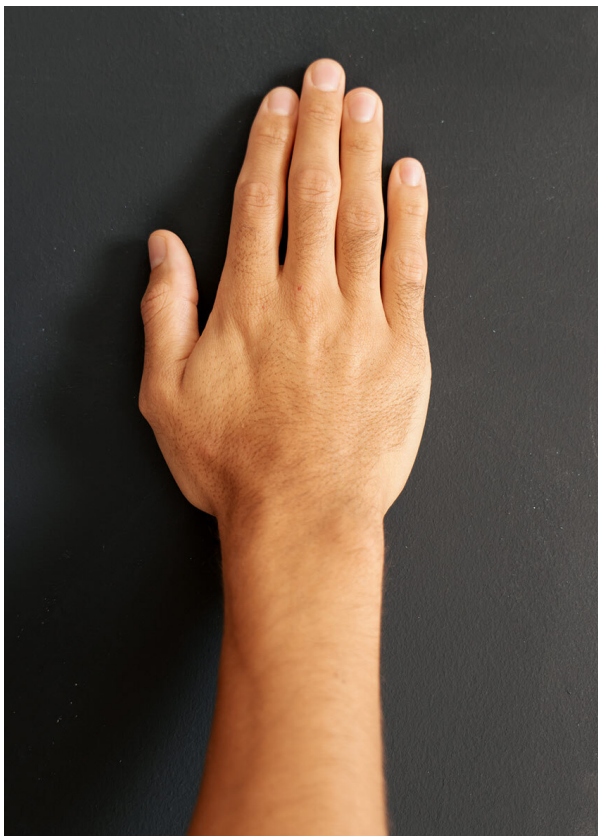

SCOUT

MODEL • AGENCY

EMILIEN JU. COMMERCIAL

HEIGHT 178 cm BUST/WAIST/HIPS 94/81/99 cm JEANS 31/32 EYES brown HAIR brown SHOES 43 LOCATION Zürich CH

SCOUT

MODEL • AGENCY

EMILIEN JU. COMMERCIAL

HEIGHT 178 cm BUST/WAIST/HIPS 94/81/99 cm JEANS 31/32 EYES brown HAIR brown SHOES 43 LOCATION Zürich CH

SCOUT

MODEL • AGENCY

EMILIEN JU. COMMERCIAL

HEIGHT 178 cm BUST/WAIST/HIPS 94/81/99 cm JEANS 31/32 EYES brown HAIR brown SHOES 43 LOCATION Zürich CH