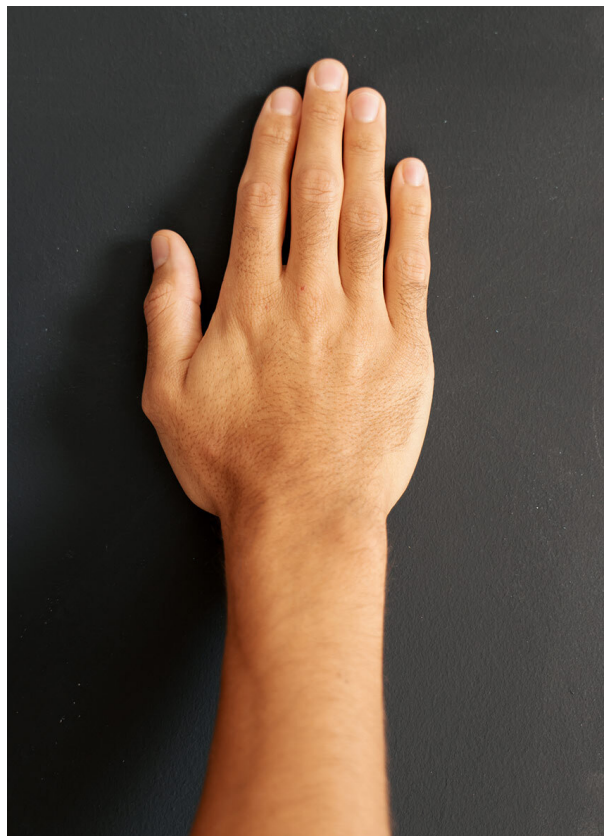

SCOUT

MODEL ● AGENCY

EMILIEN J. 30 PLUS

HEIGHT 178 cm BUST/WAIST/HIPS 94/81/99 cm JEANS 31/32 EYES brown HAIR brown SHOES 43 LOCATION Zurich CH

SCOUT

MODEL ● AGENCY

EMILIEN J. 30 PLUS

HEIGHT 178 cm BUST/WAIST/HIPS 94/81/99 cm JEANS 31/32 EYES brown HAIR brown SHOES 43 LOCATION Zurich CH