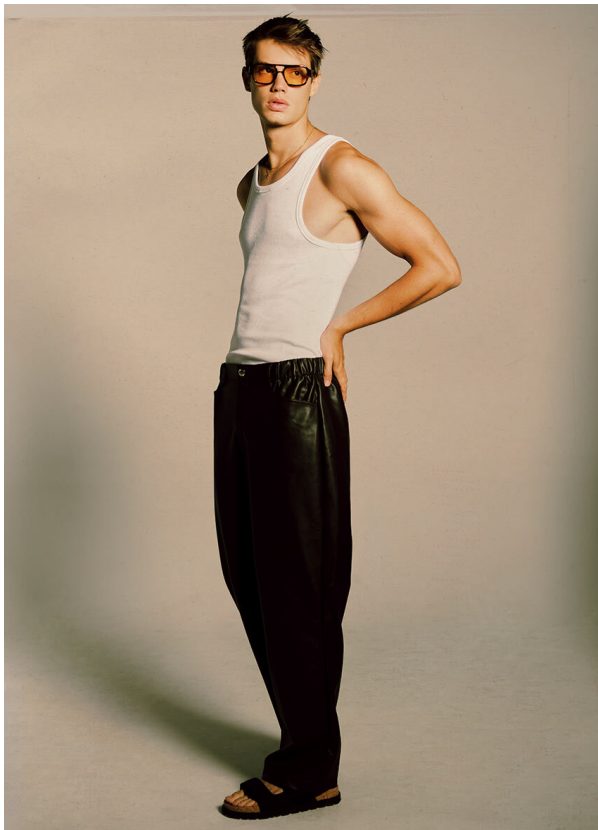

SCOUT

MODEL • AGENCY

ELVIS T. IN TOWN

HEIGHT 193 cm BUST/WAIST/HIPS 99/81/103 cm JEANS 32/32 EYES brown HAIR blonde SHOES 44 LOCATION Geneva CH

SCOUT

MODEL • AGENCY

ELVIS T. IN TOWN

HEIGHT 193 cm BUST/WAIST/HIPS 99/81/103 cm JEANS 32/32 EYES brown HAIR blonde SHOES 44 LOCATION Geneva CH