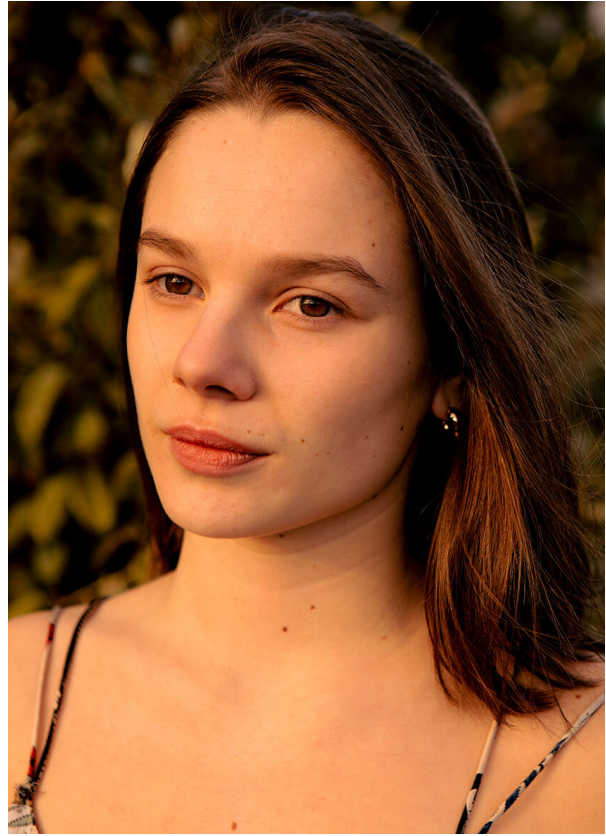

SCOUT

MODEL ● AGENCY

ELLE W. 20 PLUS

HEIGHT 173 cm BUST/WAIST/HIPS 86/68/92 cm SIZE 38 SHOES 39 LOCATION Zürich CH

SCOUT

MODEL ● AGENCY

ELLE W. 20 PLUS

HEIGHT 173 cm BUST/WAIST/HIPS 86/68/92 cm SIZE 38 SHOES 39 LOCATION Zürich CH

SCOUT

MODEL ● AGENCY

ELLE W. 20 PLUS

HEIGHT 173 cm BUST/WAIST/HIPS 86/68/92 cm SIZE 38 SHOES 39 LOCATION Zürich CH

ELLE W. 20 PLUS

HEIGHT 173 cm BUST/WAIST/HIPS 86/68/92 cm SIZE 38 SHOES 39 LOCATION Zürich CH

*POLAROID*S

SCOUT

MODEL ● AGENCY

ELLE W. 20 PLUS

HEIGHT 173 cm BUST/WAIST/HIPS 86/68/92 cm SIZE 38 SHOES 39 LOCATION Zürich CH