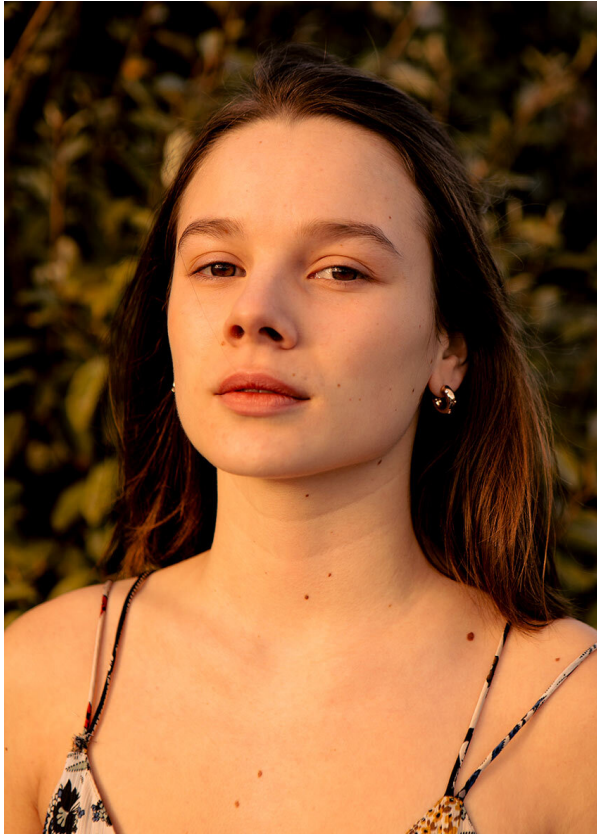

SCOUT

MODEL ● AGENCY

ELLE W. 20 PLUS

HEIGHT 173 cm BUST/WAIST/HIPS 86/68/92 cm SIZE 38 SHOES 39 LOCATION Zürich CH

SCOUT

MODEL ● AGENCY

ELLE W. 20 PLUS

HEIGHT 173 cm BUST/WAIST/HIPS 86/68/92 cm SIZE 38 SHOES 39 LOCATION Zürich CH

SCOUT

MODEL ● AGENCY

ELLE W. 20 PLUS

HEIGHT 173 cm BUST/WAIST/HIPS 86/68/92 cm SIZE 38 SHOES 39 LOCATION Zürich CH

ELLE W. 20 PLUS

HEIGHT 173 cm BUST/WAIST/HIPS 86/68/92 cm SIZE 38 SHOES 39 LOCATION Zürich CH

*POLAROID*S

SCOUT

MODEL ● AGENCY

ELLE W. 20 PLUS

HEIGHT 173 cm BUST/WAIST/HIPS 86/68/92 cm SIZE 38 SHOES 39 LOCATION Zürich CH