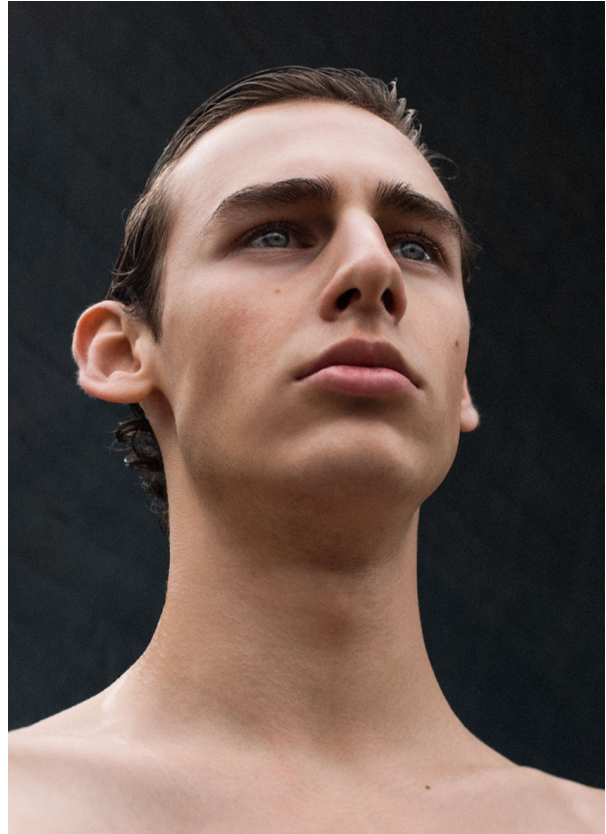

SCOUT

MODEL • AGENCY

ELION A. IN TOWN

HEIGHT 187 cm BUST/WAIST/HIPS 91/72/95 cm EYES blue HAIR brown SHOES 43 LOCATION Basel CH

SCOUT

MODEL • AGENCY

ELION A. IN TOWN

HEIGHT 187 cm BUST/WAIST/HIPS 91/72/95 cm EYES blue HAIR brown SHOES 43 LOCATION Basel CH

SCOUT

MODEL ● AGENCY

ELION A. IN TOWN

HEIGHT 187 cm BUST/WAIST/HIPS 91/72/95 cm EYES blue HAIR brown SHOES 43 LOCATION Basel CH

SCOUT

MODEL • AGENCY

ELION A. IN TOWN

HEIGHT 187 cm BUST/WAIST/HIPS 91/72/95 cm EYES blue HAIR brown SHOES 43 LOCATION Basel CH

SCOUT

MODEL • AGENCY

ELION A. IN TOWN

HEIGHT 187 cm BUST/WAIST/HIPS 91/72/95 cm EYES blue HAIR brown SHOES 43 LOCATION Basel CH

Vanity Teen

SCOUT

MODEL • AGENCY

ELION A. IN TOWN