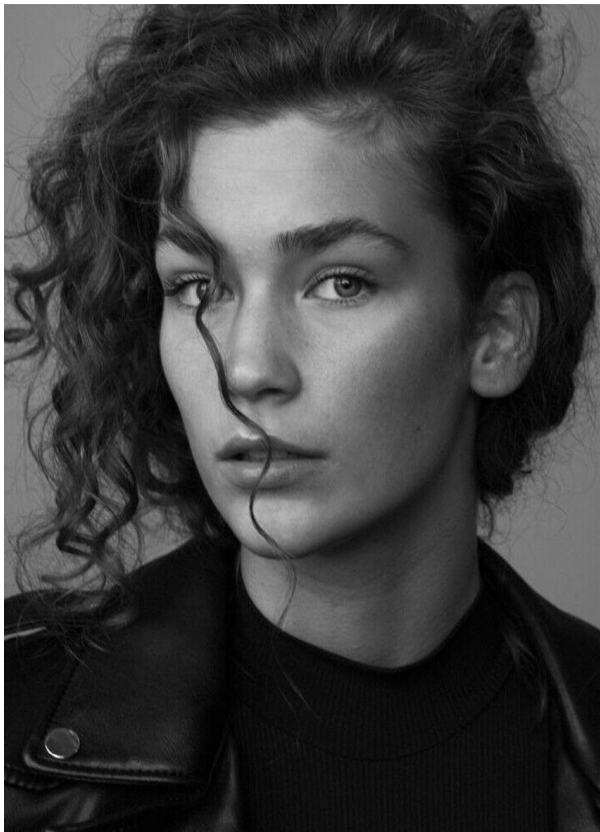

# SCOUT

MODEL ● AGENCY

**EDEN L.** 20 PLUS INTERNATIONAL

HEIGHT 179 cm LINGERIE 70C BUST/WAIST/HIPS 82/62/93 cm SIZE 36 JEANS 29/34 EYES Blue HAIR Dark blond  
SHOES 40 YEAR 2003 LOCATION Amsterdam