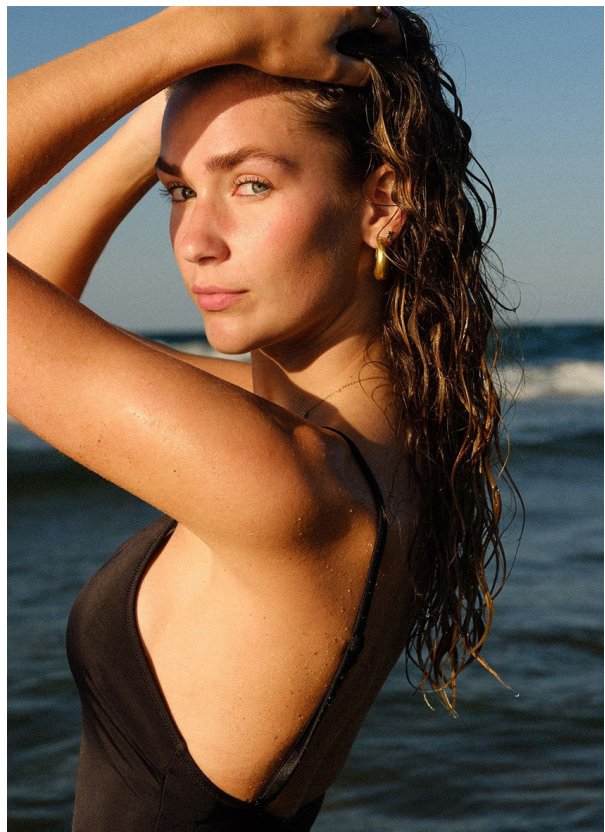

SCOUT

MODEL ● AGENCY

EDEN L. 20 PLUS INTERNATIONAL

HEIGHT 179 cm LINGERIE 70C BUST/WAIST/HIPS 82/62/93 cm SIZE 36 JEANS 29/34 EYES Blue HAIR Dark blond
SHOES 40 YEAR 2003 LOCATION Amsterdam