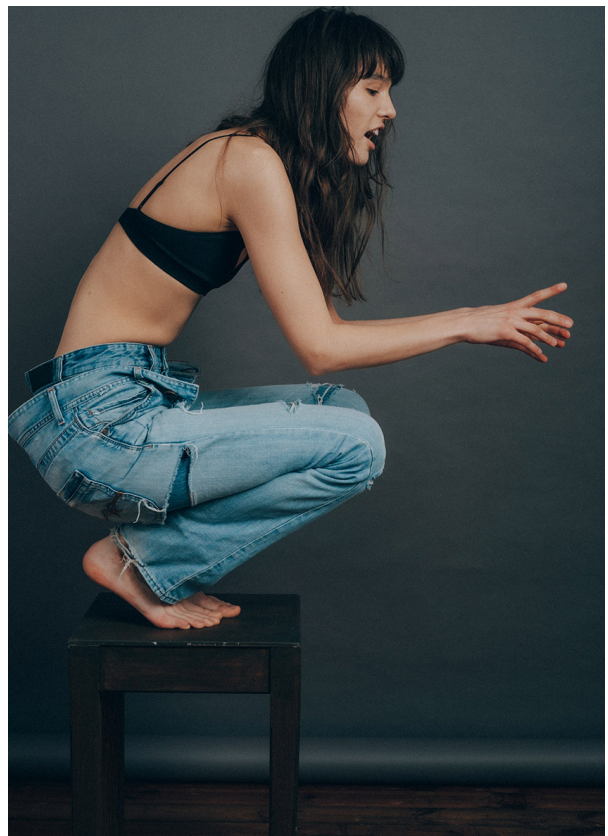

SCOUT

MODEL • AGENCY

DEE Z. MAIN

HEIGHT 180 cm BUST/WAIST/HIPS 80/61/89 cm EYES brown HAIR brown SHOES 41 LOCATION London UK

SCOUT

MODEL • AGENCY

DEE Z. MAIN

HEIGHT 180 cm BUST/WAIST/HIPS 80/61/89 cm EYES brown HAIR brown SHOES 41 LOCATION London UK

Prepared by MagCloud for Dobra Zowisto. Get more at pictonmagazine.magcloud.com.

SCOUT

MODEL • AGENCY

DEE Z. MAIN

HEIGHT 180 cm BUST/WAIST/HIPS 80/61/89 cm EYES brown HAIR brown SHOES 41 LOCATION London UK