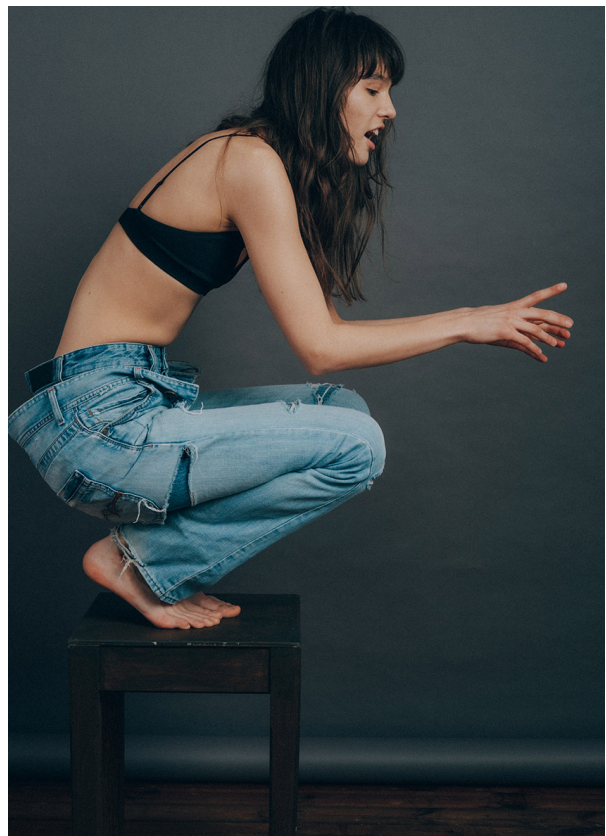

SCOUT

MODEL • AGENCY

DEE Z. MAIN

HEIGHT 180 cm BUST/WAIST/HIPS 80/61/89 cm EYES brown HAIR brown SHOES 41 LOCATION London UK

SCOUT

MODEL • AGENCY

DEE Z. MAIN

HEIGHT 180 cm BUST/WAIST/HIPS 80/61/89 cm EYES brown HAIR brown SHOES 41 LOCATION London UK

Prepared by MagCloud for Dobra Zowisto. Get more at pictonmagazine.magcloud.com.

SCOUT

MODEL • AGENCY

DEE Z. MAIN

HEIGHT 180 cm BUST/WAIST/HIPS 80/61/89 cm EYES brown HAIR brown SHOES 41 LOCATION London UK