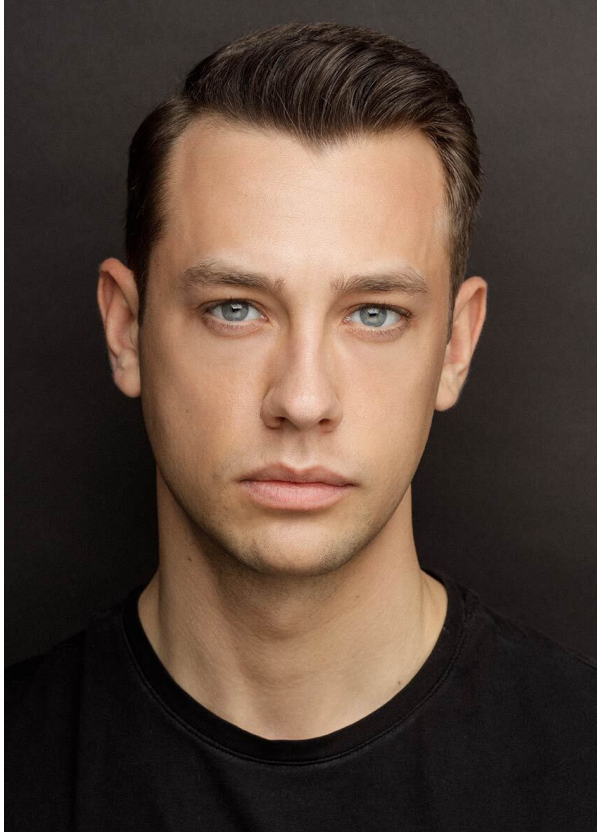

## DANIELE V. 20 PLUS

HEIGHT 181 cm BUST/WAIST/HIPS 102/80/98 cm SIZE 50 JEANS 32/32 EYES blue HAIR dark blonde SHOES 44  
LOCATION Basel CH