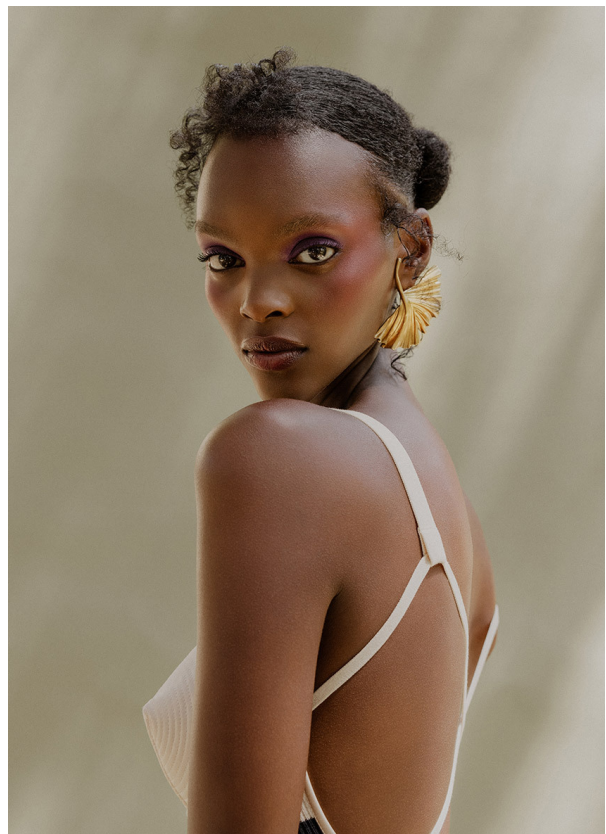

SCOUT

MODEL • AGENCY

DANIELA G. IN TOWN

HEIGHT 170 cm BUST/WAIST/HIPS 84/67/94 cm EYES dark brown HAIR black SHOES 40 LOCATION Geneva CH

SCOUT

MODEL • AGENCY

DANIELA G. IN TOWN

HEIGHT 170 cm BUST/WAIST/HIPS 84/67/94 cm EYES dark brown HAIR black SHOES 40 LOCATION Geneva CH