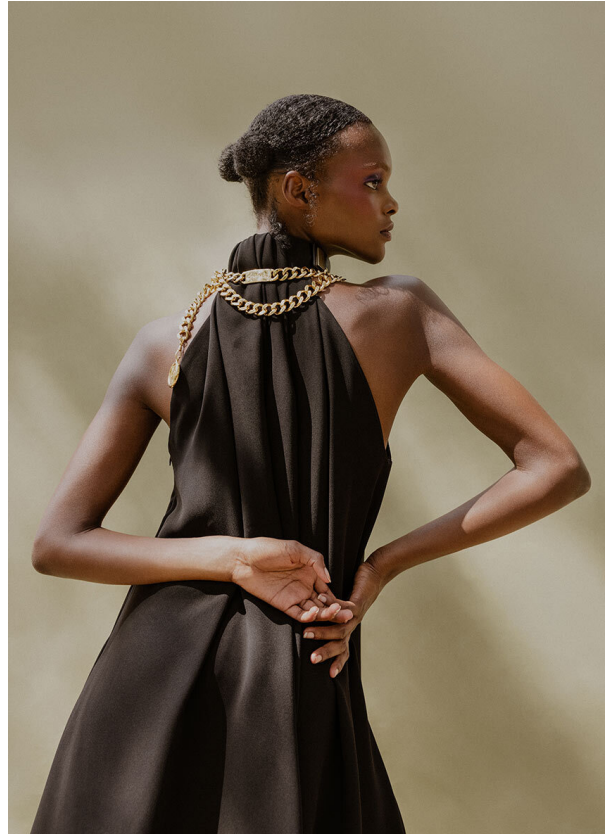

SCOUT

MODEL • AGENCY

DANIELA G. IN TOWN

HEIGHT 170 cm BUST/WAIST/HIPS 84/67/94 cm EYES dark brown HAIR black SHOES 40 LOCATION Geneva CH

SCOUT

MODEL • AGENCY

DANIELA G. IN TOWN

HEIGHT 170 cm BUST/WAIST/HIPS 84/67/94 cm EYES dark brown HAIR black SHOES 40 LOCATION Geneva CH