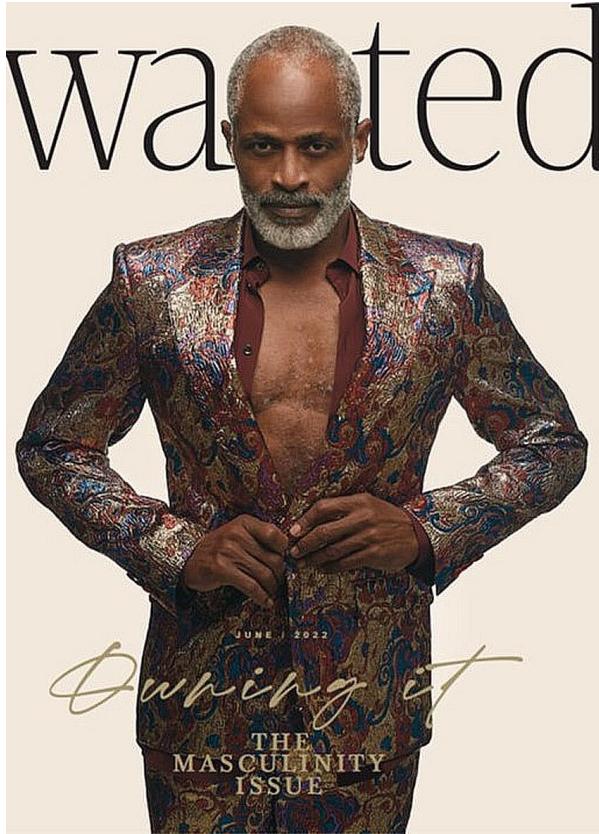

SCOUT

MODEL • AGENCY

COURTNEY M. SILVER

HEIGHT 188 cm BUST/WAIST/HIPS 102/85/102 cm SIZE 50 EYES brown HAIR salt & pepper SHOES 46 LOCATION London UK

SCOUT

MODEL • AGENCY

COURTNEY M. SILVER

HEIGHT 188 cm BUST/WAIST/HIPS 102/85/102 cm SIZE 50 EYES brown HAIR salt & pepper SHOES 46 LOCATION London UK

SCOUT

MODEL • AGENCY

COURTNEY M. ^{SILVER}

HEIGHT 188 cm BUST/WAIST/HIPS 102/85/102 cm SIZE 50 EYES brown HAIR salt & pepper SHOES 46 LOCATION London UK

SCOUT

MODEL ● AGENCY

COURTNEY M. SILVER

HEIGHT 188 cm BUST/WAIST/HIPS 102/85/102 cm SIZE 50 EYES brown HAIR salt & pepper SHOES 46 LOCATION London UK

SCOUT

MODEL • AGENCY

COURTNEY M. SILVER

HEIGHT 188 cm BUST/WAIST/HIPS 102/85/102 cm SIZE 50 EYES brown HAIR salt & pepper SHOES 46 LOCATION London UK