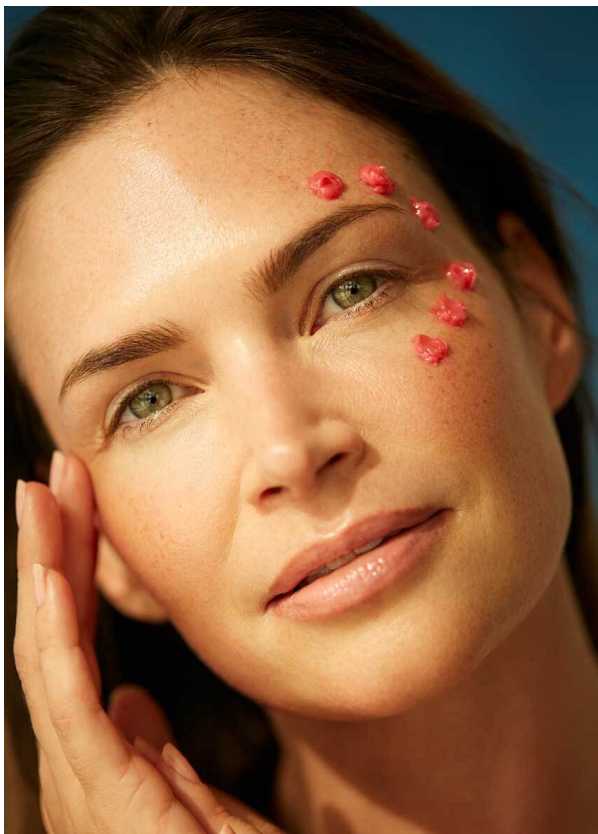

SCOUT

MODEL • AGENCY

CLAUDIA S. 30 PLUS

HEIGHT 177 cm BUST/WAIST/HIPS 85/63/90 cm EYES green HAIR brown SHOES 38 LOCATION München DE

SCOUT

MODEL • AGENCY

CLAUDIA S. 30 PLUS

HEIGHT 177 cm BUST/WAIST/HIPS 85/63/90 cm EYES green HAIR brown SHOES 38 LOCATION München DE

SCOUT

MODEL • AGENCY

CLAUDIA S. 30 PLUS

HEIGHT 177 cm BUST/WAIST/HIPS 85/63/90 cm EYES green HAIR brown SHOES 38 LOCATION München DE

SCOUT

MODEL ● AGENCY

CLAUDIA S. 30 PLUS

HEIGHT 177 cm BUST/WAIST/HIPS 85/63/90 cm EYES green HAIR brown SHOES 38 LOCATION München DE