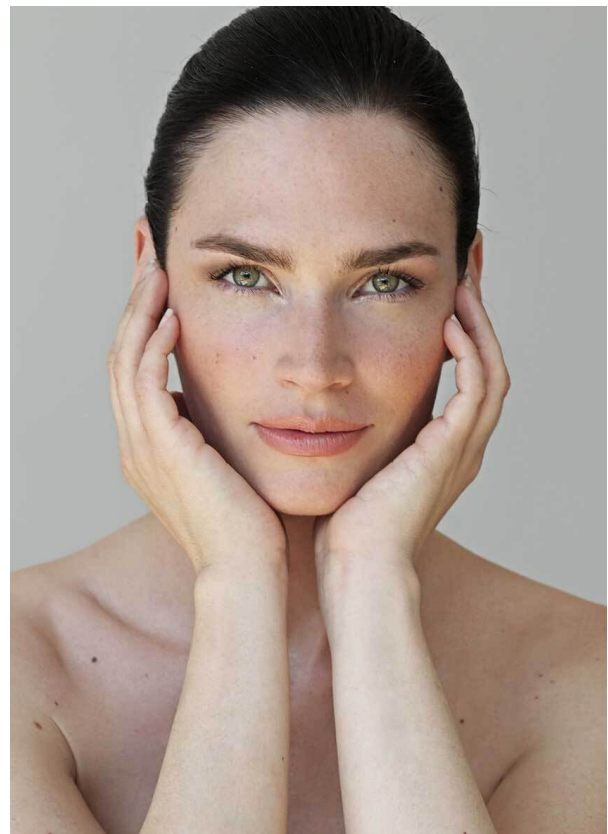

SCOUT

MODEL • AGENCY

CLAUDIA S. 30 PLUS

HEIGHT 177 cm BUST/WAIST/HIPS 85/63/90 cm EYES green HAIR brown SHOES 38 LOCATION München DE

SCOUT

MODEL • AGENCY

CLAUDIA S. 30 PLUS

HEIGHT 177 cm BUST/WAIST/HIPS 85/63/90 cm EYES green HAIR brown SHOES 38 LOCATION München DE

SCOUT

MODEL • AGENCY

CLAUDIA S. 30 PLUS

HEIGHT 177 cm BUST/WAIST/HIPS 85/63/90 cm EYES green HAIR brown SHOES 38 LOCATION München DE

SCOUT

MODEL ● AGENCY

CLAUDIA S. 30 PLUS

HEIGHT 177 cm BUST/WAIST/HIPS 85/63/90 cm EYES green HAIR brown SHOES 38 LOCATION München DE